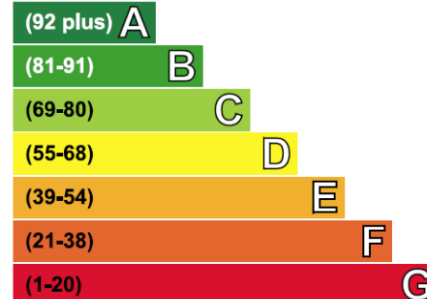

Energy Efficiency Rating

Very energy efficient - lower running costs

Current	Potential
85	85

London branches open six days a week Mon - Sat

Canary Wharf | City | Colindale | Dartmouth Park | Ealing | Fulham
Hammersmith | Hampstead | Highgate | Hyde Park | Kensington | Kew
Knightsbridge | Nine Elms | Shoreditch | Southall | Surrey Quays
Wapping | Wembley | White City | Woolwich

International offices

China | Hong Kong SAR | India | Indonesia | Qatar | Malaysia | Middle East | Pakistan
Singapore | South Africa | Thailand | Turkey