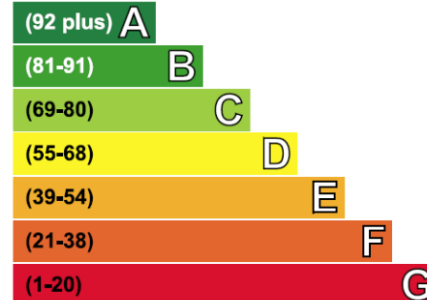

Energy Efficiency Rating

Very energy efficient - lower running costs

Current	Potential
85	85

London branches open six days a week Mon - Sat

Canary Wharf | City | Colindale | Dartmouth Park | Ealing | Fulham
Hammersmith | Hampstead | Highgate | Hyde Park | Kensington | Kew
Knightsbridge | Nine Elms | Shoreditch | Southall | Surrey Quays
Wapping | Wembley | White City | Woolwich

International offices

China | Hong Kong SAR | India | Indonesia | Qatar | Malaysia | Middle East | Pakistan
Singapore | South Africa | Thailand | Turkey