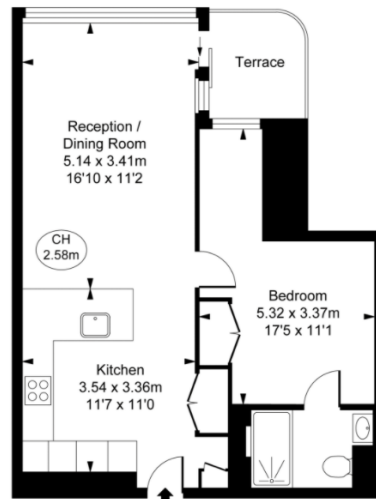

Principal Tower, Worship Street, EC2A

£808 per week, £3,500 per month + fees

www.benhams.com

Principal Tower,
Worship Street, EC2A
Approximate Gross Internal Area
48.40 sq m / 521 sq ft

(CH = Ceiling Heights)

Thirty-Third Floor