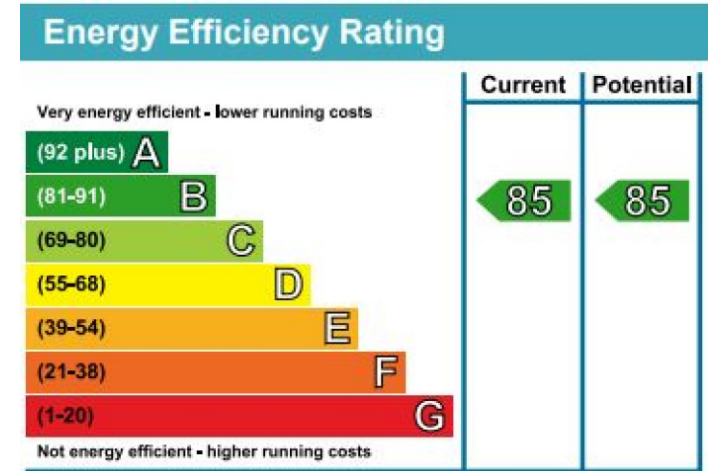

Principal Tower, Worship Street, EC2A

£875 per week, £3,792 per month + fees

www.benhams.com

27th Floor
Total approx gross area: 50sq/m - 547sq/ft

London branches open six days a week Mon - Sat

Canary Wharf | City | Colindale | Dartmouth Park | Ealing | Fulham
Hammersmith | Hampstead | Highgate | Hyde Park | Kensington | Kew
Knightsbridge | Nine Elms | Shoreditch | Southall | Surrey Quays
Wapping | Wembley | White City | Woolwich

International offices

China | Hong Kong SAR | India | Indonesia | Qatar | Malaysia | Middle East | Pakistan
Singapore | South Africa | Thailand | Turkey