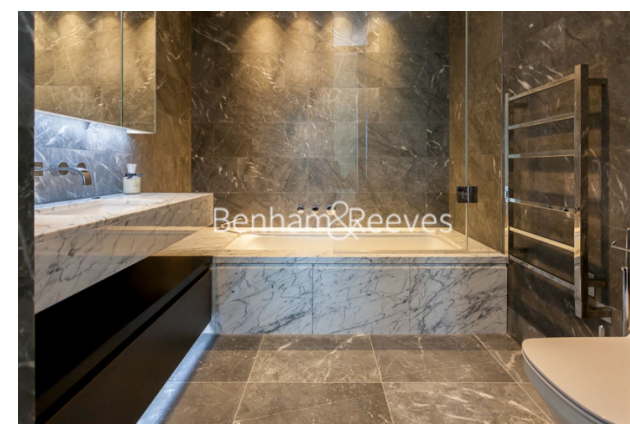

1 Bedroom   1 Bathroom   Furnished

Stunning 27th floor apartment situated in London's most iconic residential tower developments with a vast array of state-of-the-art facilities, within a short walk from Shoreditch.

Please [click here](#) for full detail

Property features

1 Bedroom Apartment | Bespoke bathroom | Open Plan Reception | Kitchen integrated with Miele appliances | Furnished | EPC-B | Dedicated 24-hour Concierge, swimming pool, sauna, spa, gym | Private Lounge And Bar | Excellent Transport links Nearby | Walking distance from Shoreditch

For more information about this property,
please call our City branch on

020 7213 9700

Redress & Client Money Protection :
Benham and Reeves are members of The Property Ombudsman redress scheme and have Client Money protection with ARLA Propertymark.
You can find more information on our website at <https://www.benhams.com/membership/>

Benham & Reeves