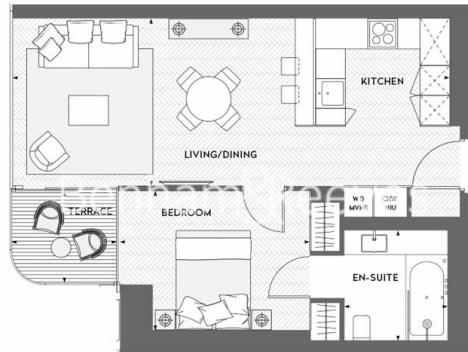

Principal Tower, Worship Street, EC2A

£875 per week, £3,792 per month + fees

www.benhams.com

27th Floor
Total approx gross area: 50sq/m - 547sq/ft

London branches open six days a week Mon - Sat

Canary Wharf | City | Colindale | Dartmouth Park | Ealing | Fulham
Hammersmith | Hampstead | Highgate | Hyde Park | Kensington | Kew
Knightsbridge | Nine Elms | Shoreditch | Southall | Surrey Quays
Wapping | Wembley | White City | Woolwich

International offices

China | Hong Kong SAR | India | Indonesia | Qatar | Malaysia | Middle East | Pakistan
Singapore | South Africa | Thailand | Turkey