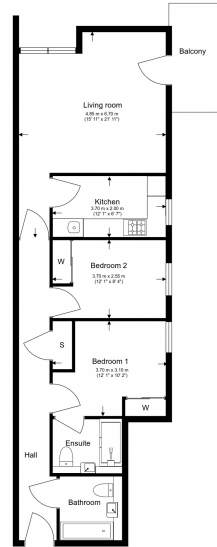

Erebus Drive, Woolwich, SE28

£450 per week, £1,950 per month + fees

www.benhams.com

Total Gross Internal Area
72.1 Sq/m - 798 Sq/ft