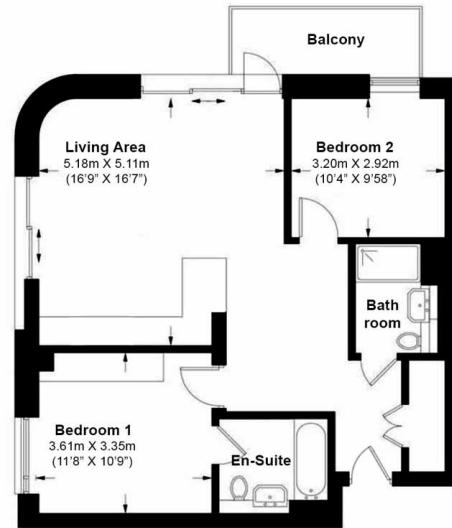

Royal Arsenal Riverside, Woolwich, SE18

£600 per week, £2,600 per month + fees

www.benhams.com

5th Floor
Total Gross Internal Area
71 Sq/m - 764.2 Sq/ft

Score	Energy rating	Current	Potential
92+	A		
81-91	B	85 | B	85 | B
69-80	C		
55-68	D		
39-54	E		
21-38	F		
1-20	G		

London branches open six days a week Mon - Sat

Canary Wharf | City | Colindale | Dartmouth Park | Ealing | Fulham
Hammersmith | Hampstead | Highgate | Hyde Park | Kensington | Kew
Knightsbridge | Nine Elms | Shoreditch | Southall | Surrey Quays
Wapping | Wembley | White City | Woolwich

International offices

China | Hong Kong SAR | India | Indonesia | Qatar | Malaysia | Middle East | Pakistan
Singapore | South Africa | Thailand | Turkey