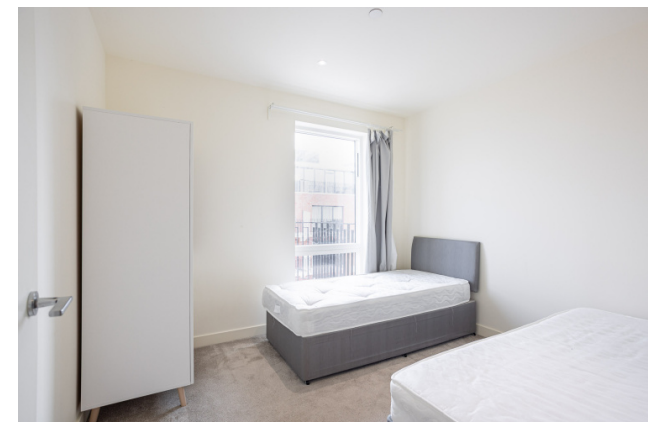

2 Bedrooms   2 Bathrooms   Furnished

A contemporary spacious 5th floor apartment with a sizable private balcony set within a popular Riverside development, with excellent on-site facilities, in the heart Woolwich. Close to an abundance of nearby travel stations. EPC-B

Please [click here](#) for full detail

Property features

2 Double Bedroom Apartment with Built in Wardrobe (5th Floor | Reception Room with Dining Area & Large Windows | Fully Fitted Integrated Kitchen with Well Known Appliances | Luxurious 2 Bathrooms (1 x En-Suite Shower Rooms) | Area: 800 SqFt /River View / Utility Room / Long Hallway | EPC-B | Quality Furnished / Balcony | Air Ventilation / Double Glaze Windows | Resident Swimming Pool, Spa, Gym, Cinema, Lounge | Minutes to Woolwich DLR and upcoming Cross Rail

For more information about this property, please call our Woolwich branch on

020 8051 0700

Redress & Client Money Protection :

Benham and Reeves are members of The Property Ombudsman redress scheme and have Client Money protection with ARLA Propertymark. You can find more information on our website at <https://www.benhams.com/membership/>

Benham & Reeves