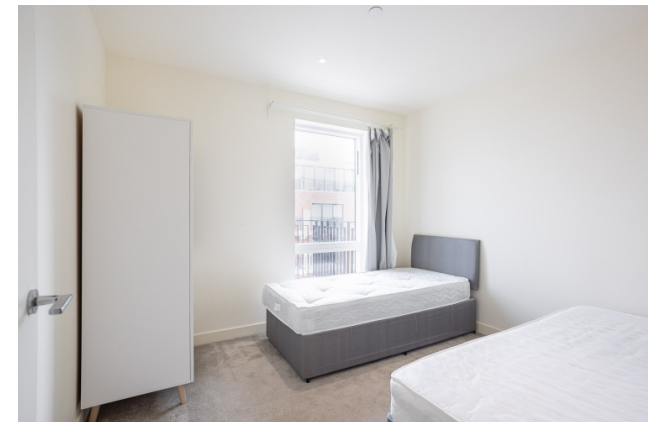

2 Bedrooms   2 Bathrooms   Furnished

A contemporary spacious 5th floor apartment with a sizable private balcony set within a popular Riverside development, with excellent on-site facilities, in the heart Woolwich. Close to an abundance of nearby travel stations. EPC-B

Please [click here](#) for full detail

Property features

2 Double Bedroom Apartment with Built in Wardrobe (5th Floor | Reception Room with Dining Area & Large Windows | Fully Fitted Integrated Kitchen with Well Known Appliances | Luxurious 2 Bathrooms (1 x En-Suite Shower Rooms) | Area: 800 SqFt /River View / Utility Room / Long Hallway | EPC-B | Quality Furnished / Balcony | Air Ventilation / Double Glaze Windows | Resident Swimming Pool, Spa, Gym, Cinema, Lounge | Minutes to Woolwich DLR and upcoming Cross Rail

For more information about this property, please call our Woolwich branch on

020 8051 0700

Redress & Client Money Protection :

Benham and Reeves are members of The Property Ombudsman redress scheme and have Client Money protection with ARLA Propertymark. You can find more information on our website at <https://www.benhams.com/membership/>

Benham & Reeves