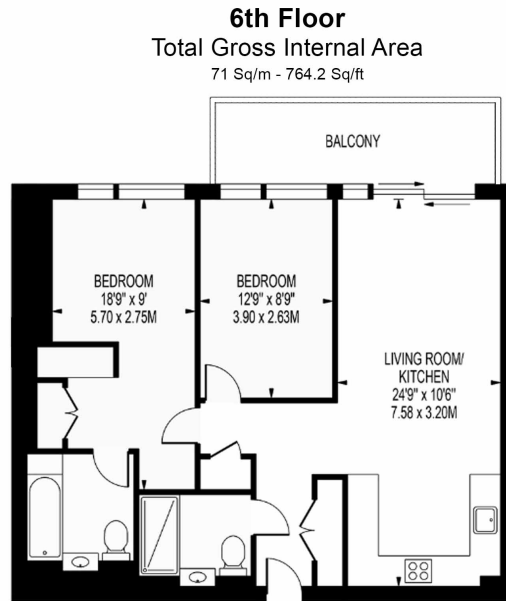

Duke of Wellington, Woolwich, SE18

£635 per week, £2,752 per month + fees

www.benhams.com

Score	Energy rating	Current	Potential
92+	A		
81-91	B	87 | B	87 | B
69-80	C		
55-68	D		
39-54	E		
21-38	F		
1-20	G		

London branches open six days a week Mon - Sat

Canary Wharf | City | Colindale | Dartmouth Park | Ealing | Fulham
Hammersmith | Hampstead | Highgate | Hyde Park | Kensington | Kew
Knightsbridge | Nine Elms | Shoreditch | Southall | Surrey Quays
Wapping | Wembley | White City | Woolwich

International offices

China | Hong Kong SAR | India | Indonesia | Qatar | Malaysia | Middle East | Pakistan
Singapore | South Africa | Thailand | Turkey