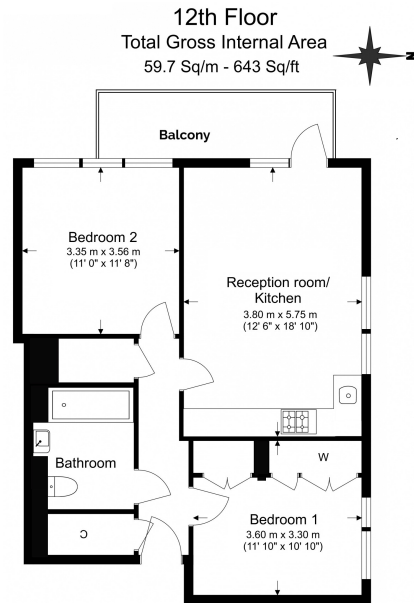

Royal Arsenal Riverside, Woolwich, SE18

£554 per week, £2,400 per month + fees

www.benhams.com

Benham & Reeves

Score	Energy rating	Current	Potential
92+	A		
81-91	B	84 B	84 B
69-80	C		
55-68	D		
39-54	E		
21-38	F		
1-20	G		

London branches open six days a week Mon - Sat

Canary Wharf | City | Colindale | Dartmouth Park | Ealing | Fulham
Hammersmith | Hampstead | Highgate | Hyde Park | Kensington | Kew
Knightsbridge | Nine Elms | Shoreditch | Southall | Surrey Quays
Wapping | Wembley | White City | Woolwich

International offices

China | Hong Kong SAR | India | Indonesia | Qatar | Malaysia | Middle East | Pakistan
Singapore | South Africa | Thailand | Turkey

Benham & Reeves