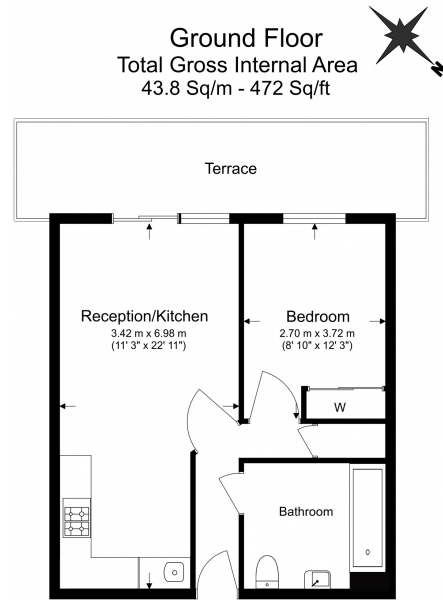

Royal Arsenal Riverside, Woolwich, SE18

£438 per week, £1,898 per month + fees

www.benhams.com

Benham & Reeves

Score	Energy rating	Current	Potential
92+	A		
81-91	B	81 | B	81 | B
69-80	C		
55-68	D		
39-54	E		
21-38	F		
1-20	G		

London branches open six days a week Mon - Sat

Canary Wharf | City | Colindale | Dartmouth Park | Ealing | Fulham
Hammersmith | Hampstead | Highgate | Hyde Park | Kensington | Kew
Knightsbridge | Nine Elms | Shoreditch | Southall | Surrey Quays
Wapping | Wembley | White City | Woolwich

International offices

China | Hong Kong SAR | India | Indonesia | Israel | Malaysia | Middle East | Pakistan
Qatar | Singapore | South Africa | Thailand | Turkey

Benham & Reeves