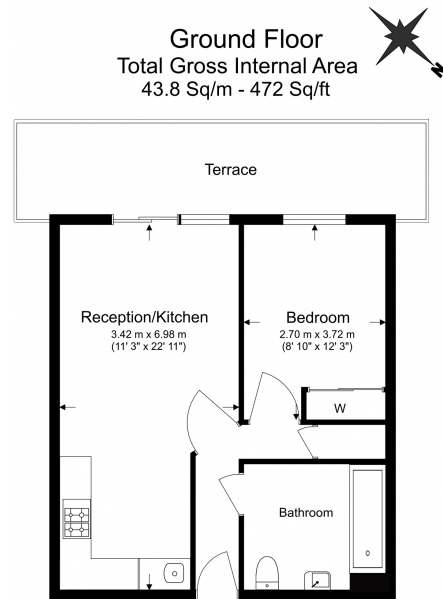

Royal Arsenal Riverside, Woolwich, SE18

£438 per week, £1,898 per month + fees

www.benhams.com

BenhamReeves

Score	Energy rating	Current	Potential
92+	A		
81-91	B	81 | B	81 | B
69-80	C		
55-68	D		
39-54	E		
21-38	F		
1-20	G		

London branches open six days a week Mon - Sat

Canary Wharf | City | Colindale | Dartmouth Park | Ealing | Fulham
Hammersmith | Hampstead | Highgate | Hyde Park | Kensington | Kew
Knightsbridge | Nine Elms | Shoreditch | Southall | Surrey Quays
Wapping | Wembley | White City | Woolwich

International offices

China | Hong Kong SAR | India | Indonesia | Qatar | Malaysia | Middle East | Pakistan
Singapore | South Africa | Thailand | Turkey

BenhamReeves