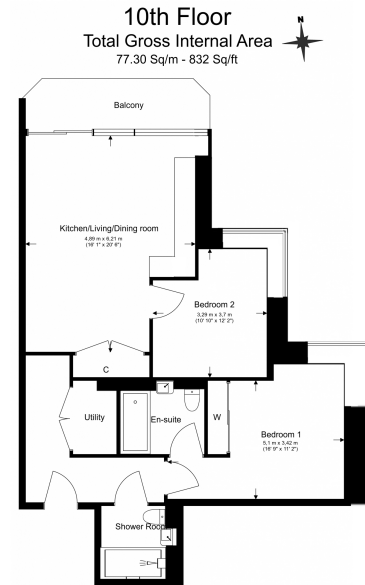

Royal Arsenal Riverside, Woolwich, SE18

£692 per week, £2,999 per month + fees

www.benhams.com

Benham & Reeves

Score	Energy rating	Current	Potential
92+	A		
81-91	B	85 B	85 B
69-80	C		
55-68	D		
39-54	E		
21-38	F		
1-20	G		

London branches open six days a week Mon - Sat

Canary Wharf | City | Colindale | Dartmouth Park | Ealing | Fulham
Hammersmith | Hampstead | Highgate | Hyde Park | Kensington | Kew
Knightsbridge | Nine Elms | Shoreditch | Southall | Surrey Quays
Wapping | Wembley | White City | Woolwich

International offices

China | Hong Kong SAR | India | Indonesia | Israel | Malaysia | Middle East | Pakistan
Qatar | Singapore | South Africa | Thailand | Turkey