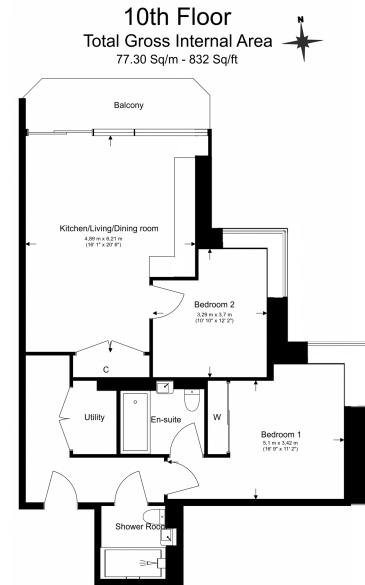

Royal Arsenal Riverside, Woolwich, SE18

£692 per week, £2,999 per month + fees

www.benhams.com

Benham & Reeves

Score	Energy rating	Current	Potential
92+	A		
81-91	B	85 B	85 B
69-80	C		
55-68	D		
39-54	E		
21-38	F		
1-20	G		

London branches open six days a week Mon - Sat

Canary Wharf | City | Colindale | Dartmouth Park | Ealing | Fulham
Hammersmith | Hampstead | Highgate | Hyde Park | Kensington | Kew
Knightsbridge | Nine Elms | Shoreditch | Southall | Surrey Quays
Wapping | Wembley | White City | Woolwich

International offices

China | Hong Kong SAR | India | Indonesia | Qatar | Malaysia | Middle East | Pakistan
Singapore | South Africa | Thailand | Turkey