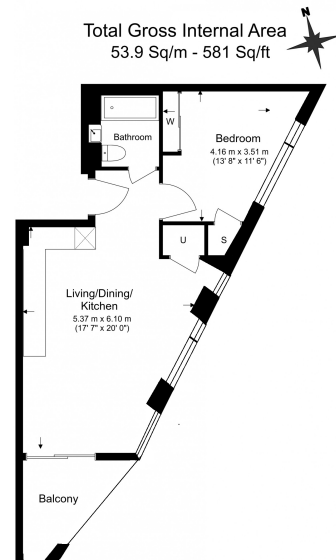

Royal Arsenal Riverside, Woolwich, SE18

£462 per week, £2,002 per month + fees

www.benhams.com

Benham & Reeves

Score	Energy rating	Current	Potential
92+	A		
81-91	B	85 B	85 B
69-80	C		
55-68	D		
39-54	E		
21-38	F		
1-20	G		

London branches open six days a week Mon - Sat

Canary Wharf | City | Colindale | Dartmouth Park | Ealing | Fulham
Hammersmith | Hampstead | Highgate | Hyde Park | Kensington | Kew
Knightsbridge | Nine Elms | Shoreditch | Southall | Surrey Quays
Wapping | Wembley | White City | Woolwich

International offices

China | Hong Kong SAR | India | Indonesia | Israel | Malaysia | Middle East | Pakistan
Qatar | Singapore | South Africa | Thailand | Turkey