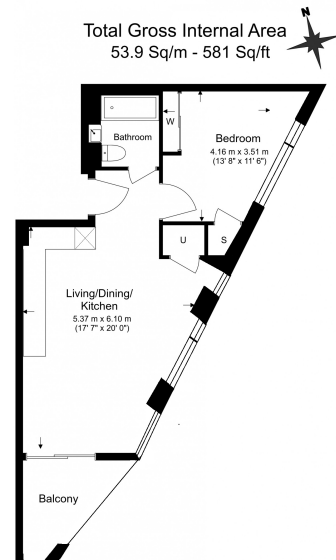

Royal Arsenal Riverside, Woolwich, SE18

£462 per week, £2,002 per month + fees

www.benhams.com

Benham & Reeves

Score	Energy rating	Current	Potential
92+	A		
81-91	B	85 B	85 B
69-80	C		
55-68	D		
39-54	E		
21-38	F		
1-20	G		

London branches open six days a week Mon - Sat

Canary Wharf | City | Colindale | Dartmouth Park | Ealing | Fulham
Hammersmith | Hampstead | Highgate | Hyde Park | Kensington | Kew
Knightsbridge | Nine Elms | Shoreditch | Southall | Surrey Quays
Wapping | Wembley | White City | Woolwich

International offices

China | Hong Kong SAR | India | Indonesia | Qatar | Malaysia | Middle East | Pakistan
Singapore | South Africa | Thailand | Turkey

Benham & Reeves