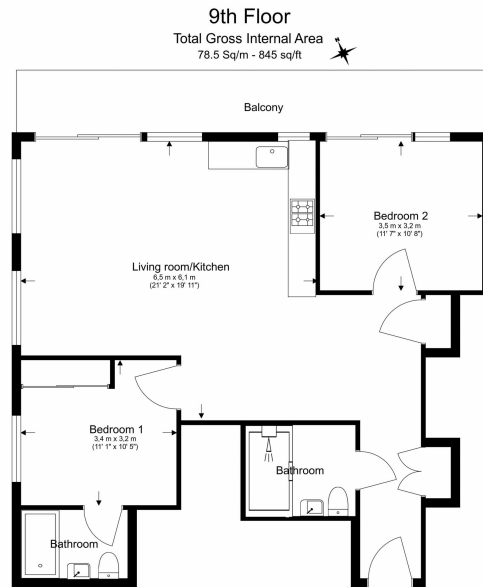

Duke of Wellington Avenue, Woolwich, SE18

£612 per week, £2,652 per month + fees

www.benhams.com

Score	Energy rating	Current	Potential
92+	A		
81-91	B	86 | B	86 | B
69-80	C		
55-68	D		
39-54	E		
21-38	F		
1-20	G		

London branches open six days a week Mon - Sat

Canary Wharf | City | Colindale | Dartmouth Park | Ealing | Fulham
Hammersmith | Hampstead | Highgate | Hyde Park | Kensington | Kew
Knightsbridge | Nine Elms | Shoreditch | Southall | Surrey Quays
Wapping | Wembley | White City | Woolwich

International offices

China | Hong Kong SAR | India | Indonesia | Qatar | Malaysia | Middle East | Pakistan
Singapore | South Africa | Thailand | Turkey