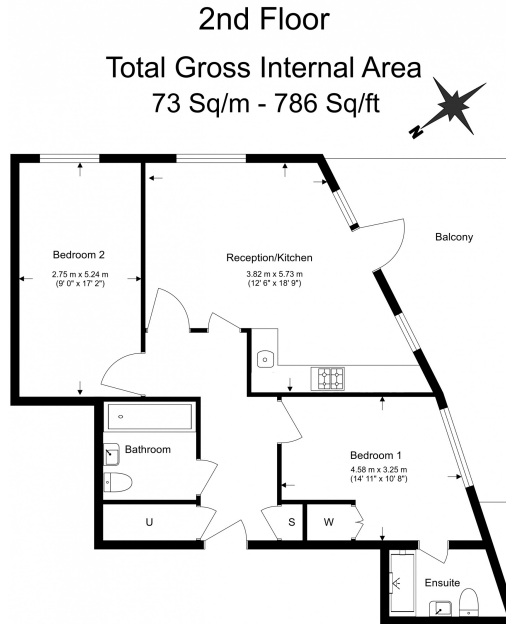

Royal Arsenal Riverside, Woolwich, SE18

£600 per week, £2,600 per month + fees

www.benhams.com