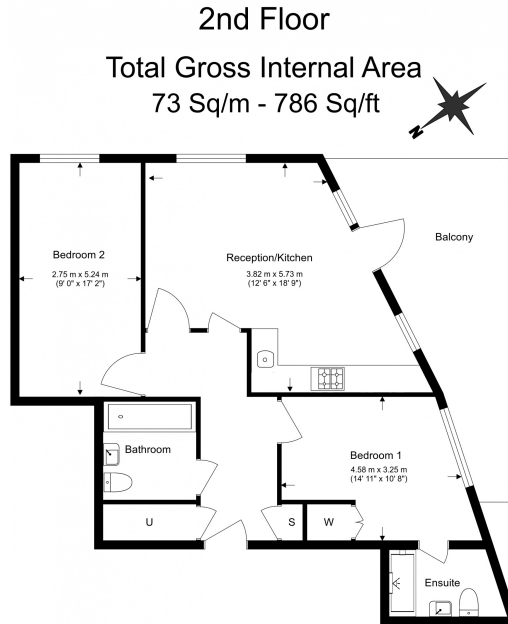

Royal Arsenal Riverside, Woolwich, SE18

£600 per week, £2,600 per month + fees

www.benhams.com