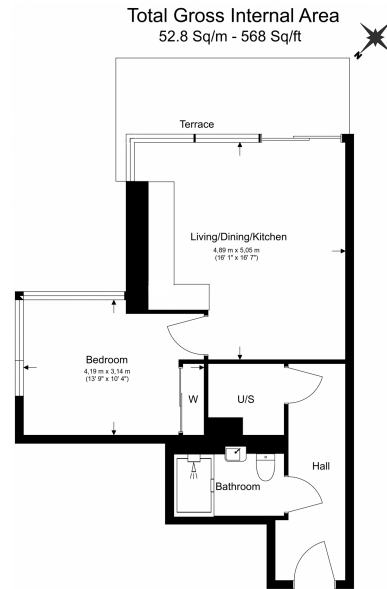

Royal Arsenal Riverside, Woolwich, SE18

£508 per week, £2,201 per month + fees

www.benhams.com

Score	Energy rating	Current	Potential
92+	A		
81-91	B	83 B	83 B
69-80	C		
55-68	D		
39-54	E		
21-38	F		
1-20	G		

London branches open six days a week Mon - Sat

Canary Wharf | City | Colindale | Dartmouth Park | Ealing | Fulham
Hammersmith | Hampstead | Highgate | Hyde Park | Kensington | Kew
Knightsbridge | Nine Elms | Shoreditch | Southall | Surrey Quays
Wapping | Wembley | White City | Woolwich

International offices

China | Hong Kong SAR | India | Indonesia | Qatar | Malaysia | Middle East | Pakistan
Singapore | South Africa | Thailand | Turkey