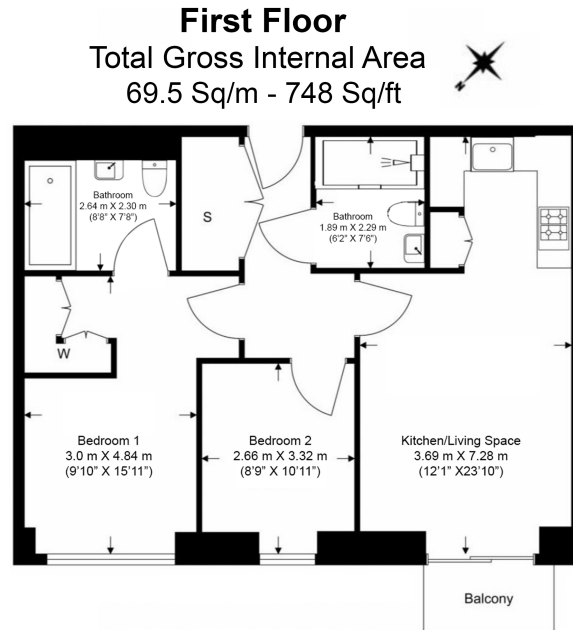

Royal Arsenal Riverside, Woolwich, SE18

£554 per week, £2,401 per month + fees

www.benhams.com