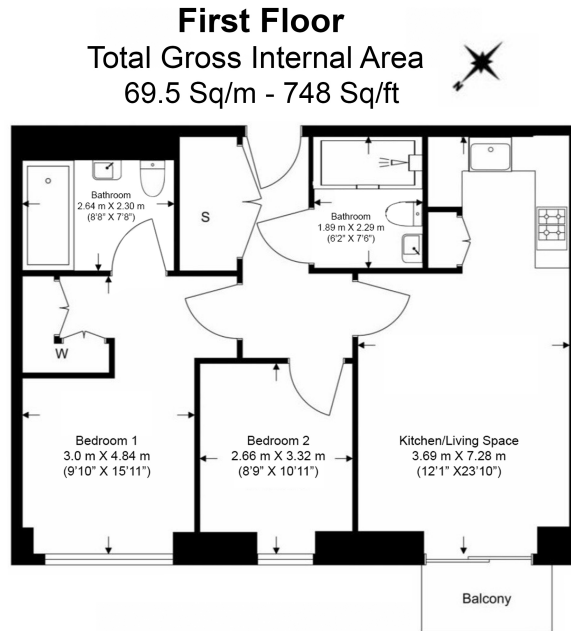

Royal Arsenal Riverside, Woolwich, SE18

£554 per week, £2,401 per month + fees

www.benhams.com