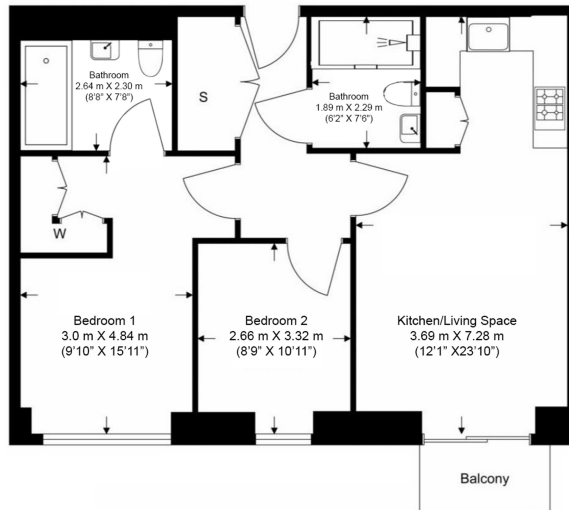

Royal Arsenal Riverside, Woolwich, SE18

£554 per week, £2,401 per month + fees

www.benhams.com

First Floor
Total Gross Internal Area
69.5 Sq/m - 748 Sq/ft