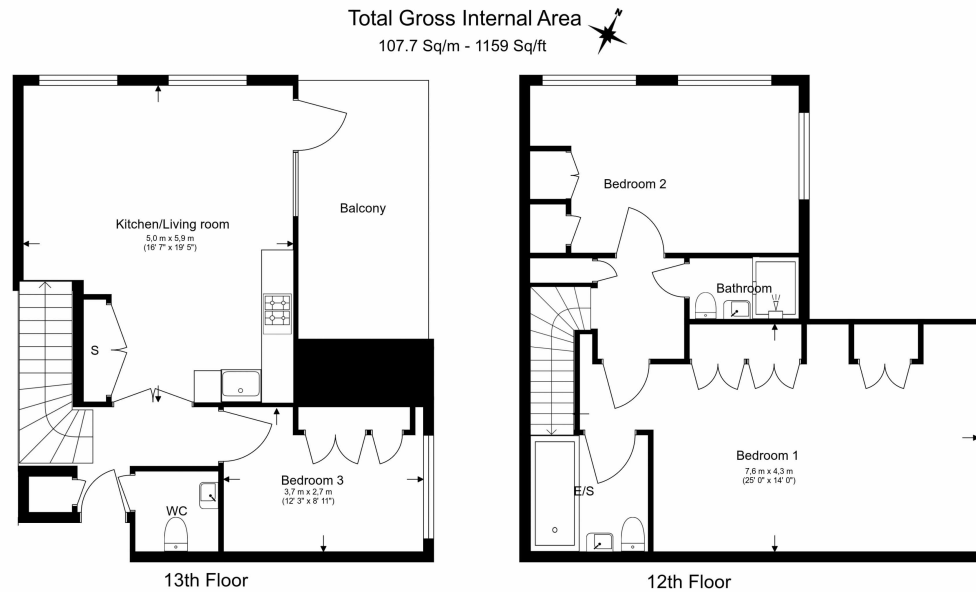

Victory Parade, Woolwich, SE18

£669 per week, £2,900 per month + fees

www.benhams.com

Score	Energy rating	Current	Potential
92+	A		
81-91	B	84 | B	84 | B
69-80	C		
55-68	D		
39-54	E		
21-38	F		
1-20	G		

London branches open six days a week Mon - Sat

Canary Wharf | City | Colindale | Dartmouth Park | Ealing | Fulham
Hammersmith | Hampstead | Highgate | Hyde Park | Kensington | Kew
Knightsbridge | Nine Elms | Shoreditch | Southall | Surrey Quays
Wapping | Wembley | White City | Woolwich

International offices

China | Hong Kong SAR | India | Indonesia | Qatar | Malaysia | Middle East | Pakistan
Singapore | South Africa | Thailand | Turkey