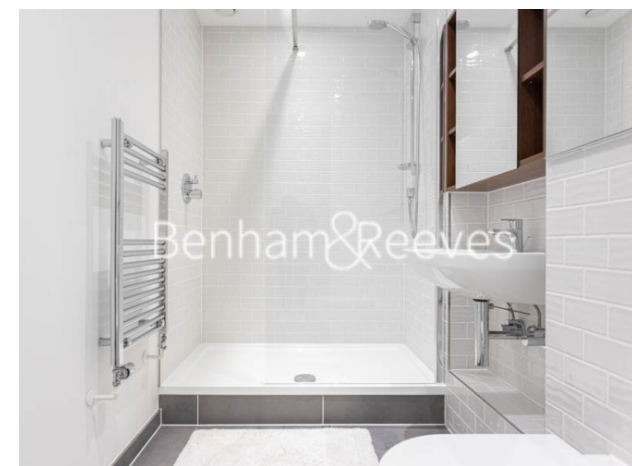

3 Bedrooms   2 Bathrooms   Furnished

Luxury, spacious duplex penthouse apartment situated in a sought after Riverside development in Woolwich The property is only moments from Woolwich DLR station and the upcoming Woolwich Cross Rail station. EPC-B

Please [click here](#) for full detail

Property features

Contemporary furnished 3 bed 2 bath duplex apartment located | Private balcony with unrestricted view | Open plan kitchen with integrated well-known appliances | Amenities include concierge, gym, swimming pool, sauna | Underground parking on separation negotiation | EPC-B | Wood Flooring | Underfloor Heating | Large Double Glazing | Moments from the Thames Clipper, Woolwich Arsenal DLR, Rail

For more information about this property,
please call our Woolwich branch on

020 8051 0700

Redress & Client Money Protection :

Benham and Reeves are members of The Property Ombudsman redress scheme and have Client Money protection with ARLA Propertymark. You can find more information on our website at <https://www.benhams.com/membership/>

Benham & Reeves