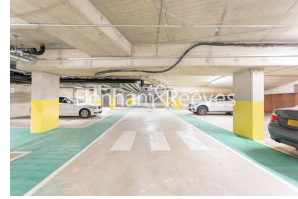

Royal Arsenal Riverside, Woolwich, SE18

£439 per week, £1,902 per month + fees

www.benhams.com

Score	Energy rating	Current	Potential
92+	A		
81-91	B	85 | B	85 | B
69-80	C		
55-68	D		
39-54	E		
21-38	F		
1-20	G		

London branches open six days a week Mon - Sat

Canary Wharf | City | Colindale | Dartmouth Park | Ealing | Fulham
Hammersmith | Hampstead | Highgate | Hyde Park | Kensington | Kew
Knightsbridge | Nine Elms | Shoreditch | Southall | Surrey Quays
Wapping | Wembley | White City | Woolwich

International offices

China | Hong Kong SAR | India | Indonesia | Qatar | Malaysia | Middle East | Pakistan
Singapore | South Africa | Thailand | Turkey