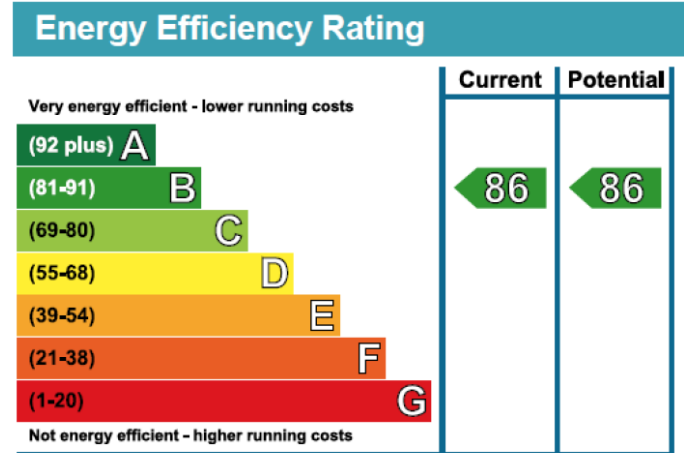

Plumstead Road, Woolwich, SE18

£439 per week, £1,902 per month + fees

www.benhams.com

London branches open six days a week Mon - Sat

Canary Wharf | City | Colindale | Dartmouth Park | Ealing | Fulham
Hammersmith | Hampstead | Highgate | Hyde Park | Kensington | Kew
Knightsbridge | Nine Elms | Shoreditch | Southall | Surrey Quays
Wapping | Wembley | White City | Woolwich

International offices

China | Hong Kong SAR | India | Indonesia | Qatar | Malaysia | Middle East | Pakistan
Singapore | South Africa | Thailand | Turkey