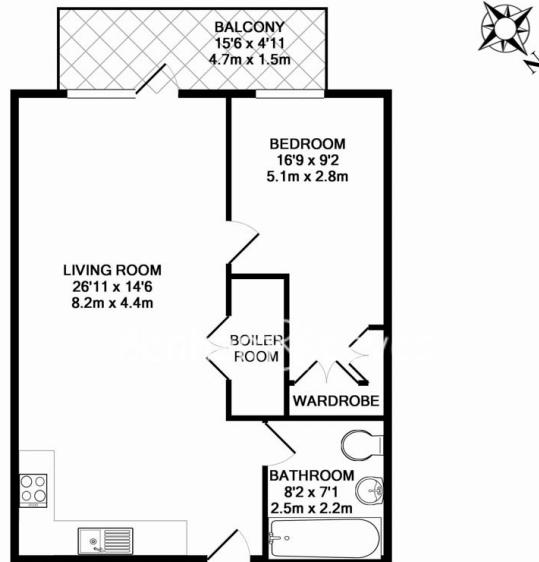

Plumstead Road, Woolwich, SE18

£439 per week, £1,902 per month + fees

www.benhams.com

London branches open six days a week Mon - Sat

Canary Wharf | City | Colindale | Dartmouth Park | Ealing | Fulham
Hammersmith | Hampstead | Highgate | Hyde Park | Kensington | Kew
Knightsbridge | Nine Elms | Shoreditch | Southall | Surrey Quays
Wapping | Wembley | White City | Woolwich

International offices

China | Hong Kong SAR | India | Indonesia | Qatar | Malaysia | Middle East | Pakistan
Singapore | South Africa | Thailand | Turkey