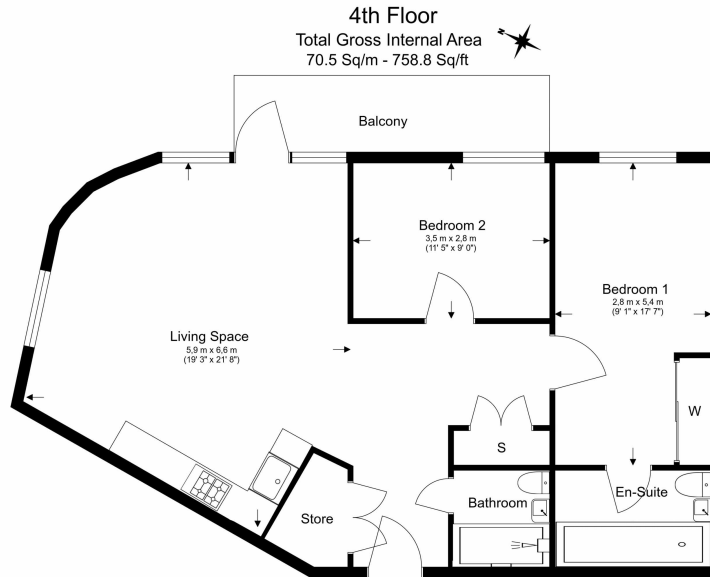

Thunderer Walk, Woolwich, SE18

£600 per week, £2,600 per month + fees

www.benhams.com