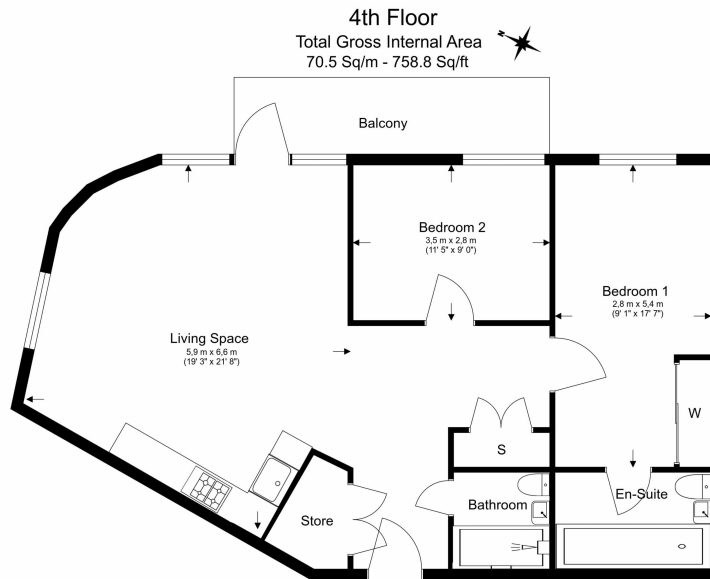

Thunderer Walk, Woolwich, SE18

£600 per week, £2,600 per month + fees

www.benhams.com