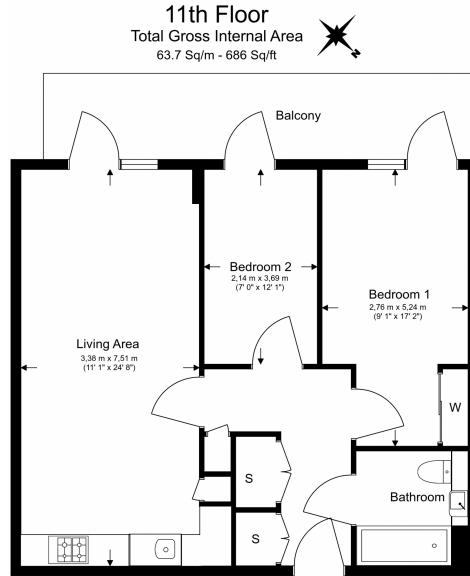

Love Lane, Woolwich Central, SE18

£392 per week, £1,699 per month + fees

www.benhams.com