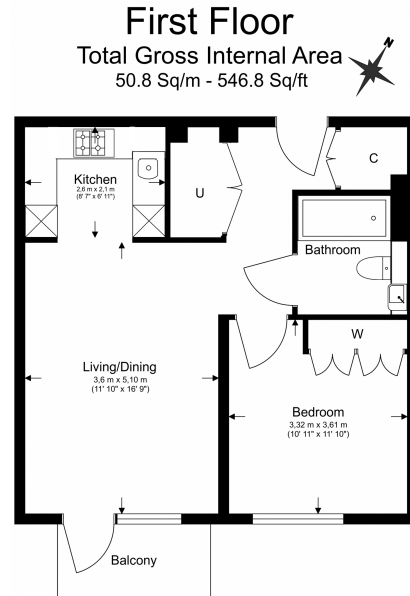

Court Damsel, Woodberry Park, N4

£508 per week, £2,200 per month + fees

www.benhams.com

Benham & Reeves

Score	Energy rating	Current	Potential
92+	A		
81-91	B	84 B	84 B
69-80	C		
55-68	D		
39-54	E		
21-38	F		
1-20	G		

London branches open six days a week Mon - Sat

Canary Wharf | City | Colindale | Dartmouth Park | Ealing | Fulham
Hammersmith | Hampstead | Highgate | Hyde Park | Kensington | Kew
Knightsbridge | Nine Elms | Shoreditch | Southall | Surrey Quays
Wapping | Wembley | White City | Woolwich

International offices

China | Hong Kong SAR | India | Indonesia | Qatar | Malaysia | Middle East | Pakistan
Singapore | South Africa | Thailand | Turkey

Benham & Reeves