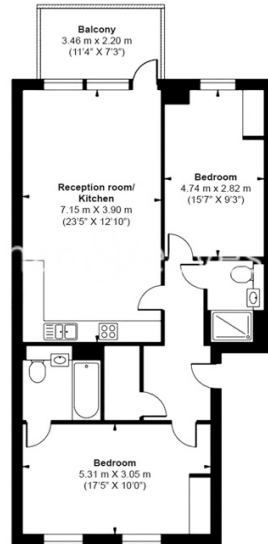

Aurora Point, Winchester Square, SE8

£646 per week, £2,799 per month + fees

www.benhams.com

Third Floor
Total Gross Internal Area
76.63 Sq/m - 825 Sq/ft