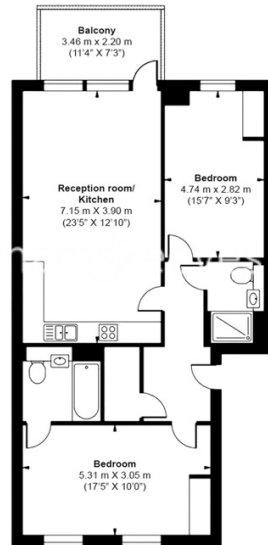

Aurora Point, Winchester Square, SE8

£646 per week, £2,799 per month + fees

www.benhams.com

Third Floor
Total Gross Internal Area
76.63 Sq/m - 825 Sq/ft

Score	Energy rating	Current	Potential
92+	A		
81-91	B	83 B	83 B
69-80	C		
55-68	D		
39-54	E		
21-38	F		
1-20	G		

London branches open six days a week Mon - Sat

Canary Wharf | City | Colindale | Dartmouth Park | Ealing | Fulham
Hammersmith | Hampstead | Highgate | Hyde Park | Kensington | Kew
Knightsbridge | Nine Elms | Shoreditch | Southall | Surrey Quays
Wapping | Wembley | White City | Woolwich

International offices

China | Hong Kong SAR | India | Indonesia | Israel | Malaysia | Middle East | Pakistan
Qatar | Singapore | South Africa | Thailand | Turkey