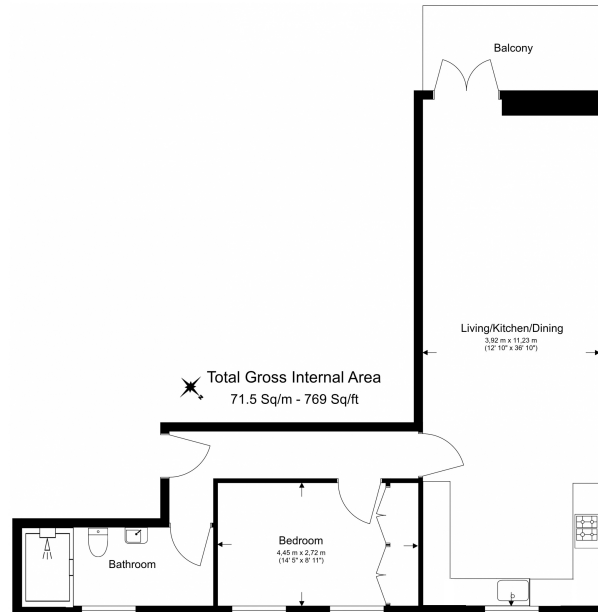

Durnsford Road, Wimbledon, SW19

£508 per week, £2,200 per month + fees

www.benhams.com