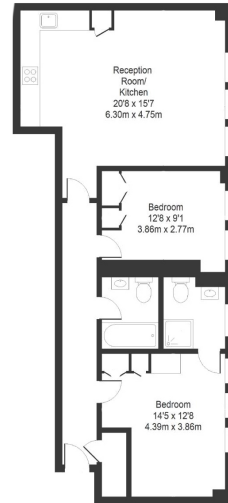

Willow House, Willow Place, Victoria SW1P

£850 per week, £3,683 per month + fees

www.benhams.com

WP.SW1P - 1St floor
Approx Gross Area: 79 sq m / 850 sq ft

London branches open six days a week Mon - Sat

Canary Wharf | City | Colindale | Dartmouth Park | Ealing | Fulham
Hammersmith | Hampstead | Highgate | Hyde Park | Kensington | Kew
Knightsbridge | Nine Elms | Shoreditch | Southall | Surrey Quays
Wapping | Wembley | White City | Woolwich

International offices

China | Hong Kong SAR | India | Indonesia | Israel | Malaysia | Middle East | Pakistan
Qatar | Singapore | South Africa | Thailand | Turkey