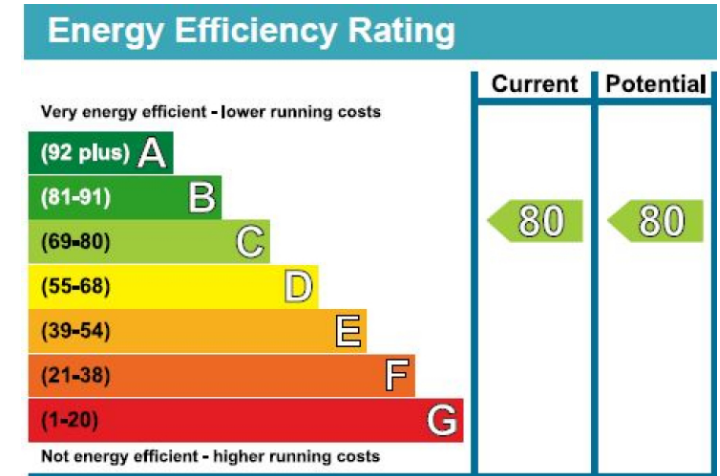

Willow House, Willow Place, Victoria SW1P

£850 per week, £3,683 per month + fees

www.benhams.com

WP.SW1P - 1St floor
Approx Gross Area: 79 sq m / 850 sq ft

London branches open six days a week Mon - Sat

Canary Wharf | City | Colindale | Dartmouth Park | Ealing | Fulham
Hammersmith | Hampstead | Highgate | Hyde Park | Kensington | Kew
Knightsbridge | Nine Elms | Shoreditch | Southall | Surrey Quays
Wapping | Wembley | White City | Woolwich

International offices

China | Hong Kong SAR | India | Indonesia | Qatar | Malaysia | Middle East | Pakistan
Singapore | South Africa | Thailand | Turkey