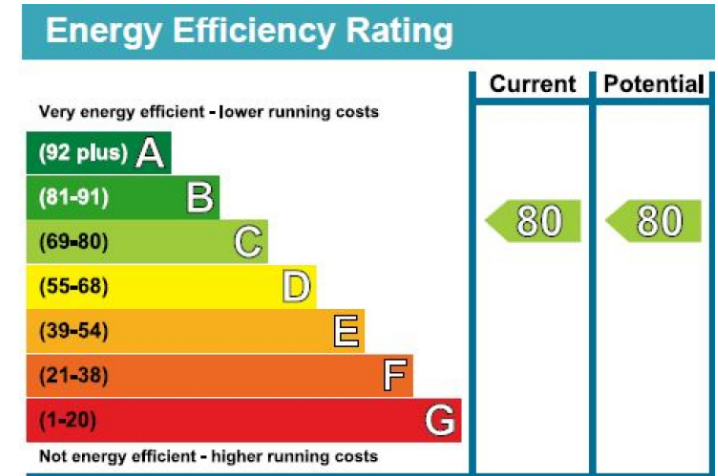

Willow House, Willow Place, Victoria SW1P

£850 per week, £3,683 per month + fees

www.benhams.com

WP.SW1P - 1St floor
Approx Gross Area: 79 sq m / 850 sq ft

London branches open six days a week Mon - Sat

Canary Wharf | City | Colindale | Dartmouth Park | Ealing | Fulham
Hammersmith | Hampstead | Highgate | Hyde Park | Kensington | Kew
Knightsbridge | Nine Elms | Shoreditch | Southall | Surrey Quays
Wapping | Wembley | White City | Woolwich

International offices

China | Hong Kong SAR | India | Indonesia | Israel | Malaysia | Middle East | Pakistan
Qatar | Singapore | South Africa | Thailand | Turkey