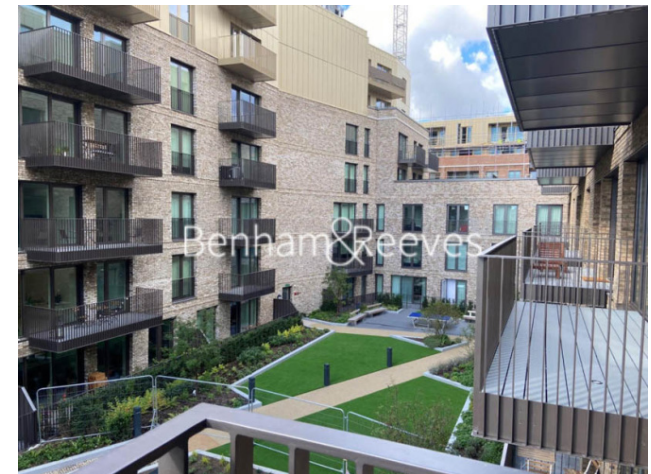

1 Bedroom   1 Bathroom   Furnished

Contemporary, furnished apartment situated in a development with an array of amenities and gardens. Excellently for easy access to the City and Shoreditch and close to Aldgate East and Shoreditch High street station.

Please [click here](#) for full detail

Property features

Luxury 1 Bedroom | Fitted Open Plan Kitchen With Integrated Siemens Appliances | Bespoke Bathroom | Private Balcony | Floor To Ceiling Windows | EPC-B | 24hr Concierge, Residents Gym, Cinema, Landscape roof Garden | Furnished by Interior desing company | Good storage | Moments To Whitechapel and Aldgate East Underground Station

For more information about this property, please call our Wapping branch on

020 7680 8900

Redress & Client Money Protection :

Benham and Reeves are members of The Property Ombudsman redress scheme and have Client Money protection with ARLA Propertymark. You can find more information on our website at <https://www.benhams.com/membership/>

Benham & Reeves