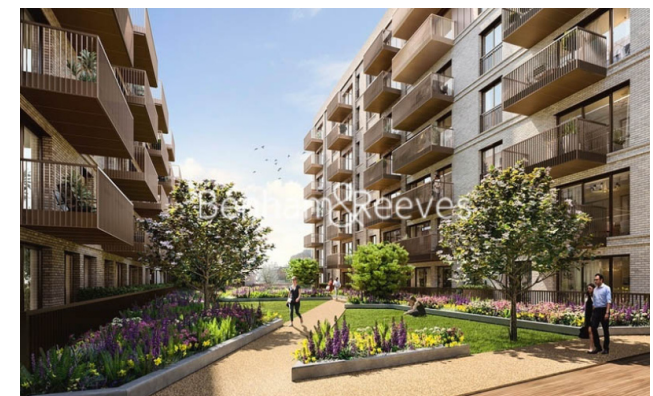

1 Bedroom   1 Bathroom   Furnished

Contemporary, furnished apartment situated in a development with an array of amenities and gardens. Excellently for easy access to the City and Shoreditch and close to Aldgate East and Shoreditch High street station.

Please [click here](#) for full detail

Property features

Luxury 1 Bedroom | Fitted Open Plan Kitchen With Integrated Siemens Appliances | Bespoke Bathroom | Private Balcony | Floor To Ceiling Windows | EPC-B | 24hr Concierge, Residents Gym, Cinema, Landscape roof Garden | Furnished by Interior desing company | Good storage | Moments To Whitechapel and Aldgate East Underground Station

For more information about this property, please call our Wapping branch on

020 7680 8900

Redress & Client Money Protection :

Benham and Reeves are members of The Property Ombudsman redress scheme and have Client Money protection with ARLA Propertymark. You can find more information on our website at <https://www.benhams.com/membership/>

Benham & Reeves