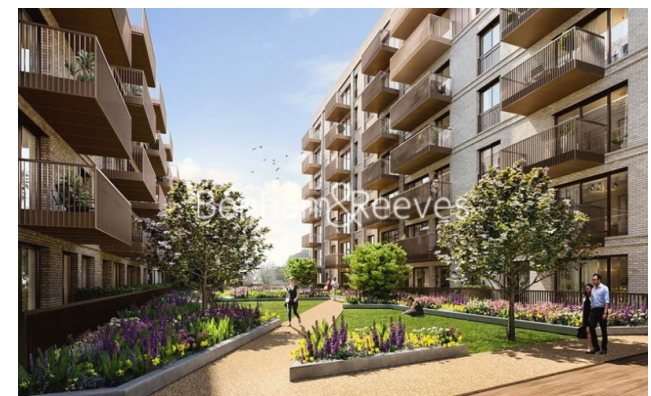

1 Bedroom   1 Bathroom   Furnished

Contemporary, furnished apartment situated in a development with an array of amenities and gardens. Excellently for easy access to the City and Shoreditch and close to Aldgate East and Shoreditch High street station.

Please [click here](#) for full detail

Property features

Luxury 1 Bedroom | Fitted Open Plan Kitchen With Integrated Siemens Appliances | Bespoke Bathroom | Private Balcony | Floor To Ceiling Windows | EPC-B | 24hr Concierge, Residents Gym, Cinema, Landscape roof Garden | Furnished by Interior desing company | Good storage | Moments To Whitechapel and Aldgate East Underground Station

For more information about this property, please call our Wapping branch on

020 7680 8900

Redress & Client Money Protection :

Benham and Reeves are members of The Property Ombudsman redress scheme and have Client Money protection with ARLA Propertymark. You can find more information on our website at <https://www.benhams.com/membership/>

Benham & Reeves