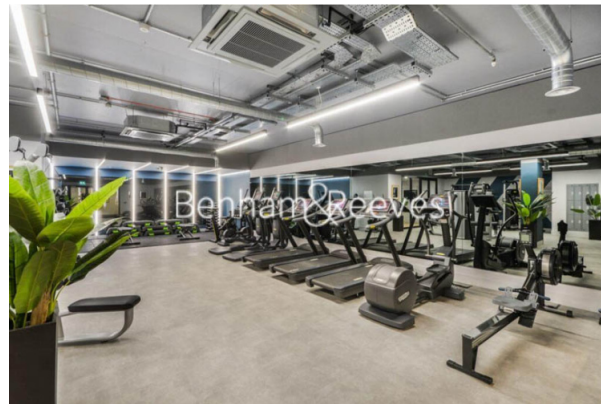

## Property features

**Luxury 1 Bedroom | Fitted Open Plan Kitchen With Integrated Siemens Appliances | Bespoke Bathroom | Private Balcony | Floor To Ceiling Windows | EPC-B | 24hr Concierge, Residents Gym, Cinema, Landscape roof Garden | Furnished by Interior desing company | Good storage | Moments To Whitechapel and Aldgate East Underground Station**