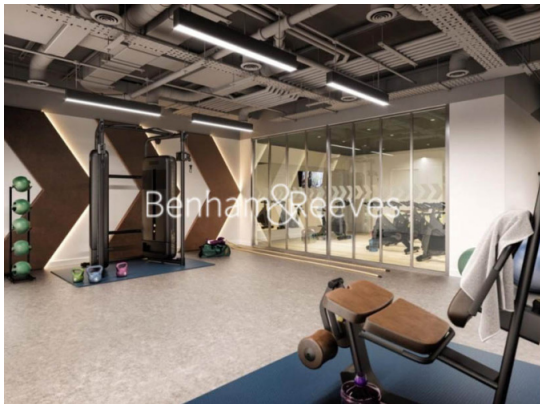

## Property features

**Luxury 1 Bedroom | Fitted Open Plan Kitchen With Integrated Siemens Appliances | Bespoke Bathroom | Private Balcony | Floor To Ceiling Windows | EPC-B | 24hr Concierge, Residents Gym, Cinema, Landscape roof Garden | Furnished by Interior desing company | Good storage | Moments To Whitechapel and Aldgate East Underground Station**