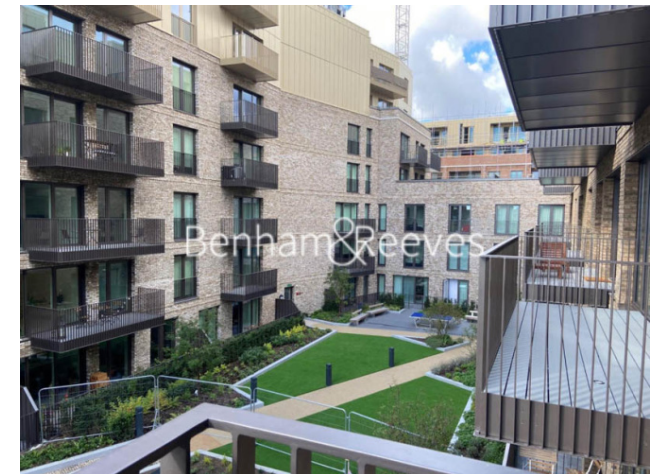

1 Bedroom   1 Bathroom   Furnished

Contemporary, furnished apartment situated in a development with an array of amenities and gardens. Excellently for easy access to the City and Shoreditch and close to Aldgate East and Shoreditch High street station.

Please [click here](#) for full detail

Property features

Luxury 1 Bedroom | Fitted Open Plan Kitchen With Integrated Siemens Appliances | Bespoke Bathroom | Private Balcony | Floor To Ceiling Windows | EPC-B | 24hr Concierge, Residents Gym, Cinema, Landscape roof Garden | Furnished by Interior desing company | Good storage | Moments To Whitechapel and Aldgate East Underground Station

For more information about this property, please call our Wapping branch on

020 7680 8900

Redress & Client Money Protection :

Benham and Reeves are members of The Property Ombudsman redress scheme and have Client Money protection with ARLA Propertymark. You can find more information on our website at <https://www.benhams.com/membership/>

Benham & Reeves