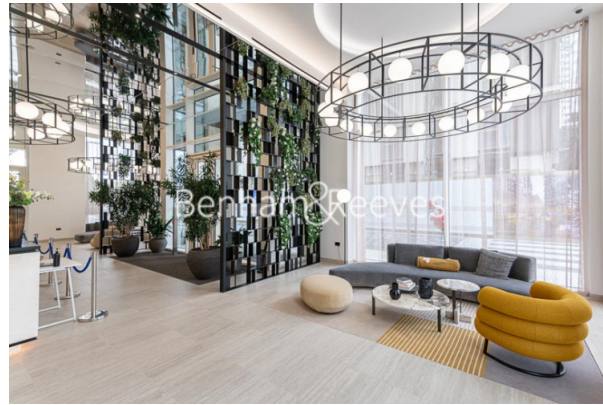

Benham & Reeves

Cascade Way, White City, W12

£877 per week, £3,800 per month + fees

🛏️ 2 Bedrooms 🚿 2 Bathrooms 🚗 Furnished

An impeccable 2 double bedroom apartment set in White City Living within the heart of Shepherds Bush. The property is located close to the Westfield Shopping Centre and 2-minutes walk from White City & Wood Lane underground stations. EPC-B

Please [click here](#) for full detail

Property features

2 Double Bedroom Apartment with Built-in Wardrobes(4th Floor | Double Reception with Dining Area & Large Windows | Fully Fitted Kitchen Integrated with Well-Known Appliances | 2 x Luxurious Bathroom with Dark Chrome Fixtures & Fittings | Internal Area: 841 Sq Ft /Water Garden View /Utility Room | EPC-B | Quality Furnished / Balcony-Terrace (80.0 Sq Ft Additionally | Air Ventilation / Underfloor Heating / Air Conditioning | Residents' Swimming Pool, Gym, Meeting Room, Resident Lounge | White City & Wood Lane underground stations

Benham & Reeves

Cascade Way, White City, W12

£877 per week, £3,800 per month + fees

www.benhams.com

Internal measurements	78.1 m ²	841 sq ft
External measurements	7.4 m ²	80 sq ft
Kitchen/Living/Dining	4.87 x 6.51 m	16ft 0" x 21ft 4"
Bedroom 1	5.46 x 3.00 m	17ft 11" x 9ft 10"
Bedroom 2	3.45 x 3.04 m	11ft 4" x 10ft 0"
Balcony	4.76 x 1.68 m	15ft 7" x 5ft 6"