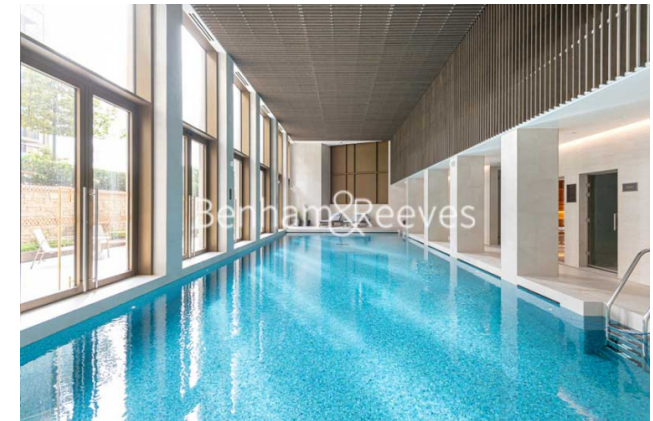

Benham & Reeves

Cascade Way, White City, W12

£877 per week, £3,800 per month + fees

🛏️ 2 Bedrooms 🚿 2 Bathrooms 🚗 Furnished

An impeccable 2 double bedroom apartment set in White City Living within the heart of Shepherds Bush. The property is located close to the Westfield Shopping Centre and 2-minutes walk from White City & Wood Lane underground stations. EPC-B

Please [click here](#) for full detail

Property features

2 Double Bedroom Apartment with Built-in Wardrobes(4th Floor | Double Reception with Dining Area & Large Windows | Fully Fitted Kitchen Integrated with Well-Known Appliances | 2 x Luxurious Bathroom with Dark Chrome Fixtures & Fittings | Internal Area: 841 Sq Ft /Water Garden View /Utility Room | EPC-B | Quality Furnished / Balcony-Terrace (80.0 Sq Ft Additionally | Air Ventilation / Underfloor Heating / Air Conditioning | Residents' Swimming Pool, Gym, Meeting Room, Resident Lounge | White City & Wood Lane underground stations

Benham & Reeves

Cascade Way, White City, W12

£877 per week, £3,800 per month + fees

www.benhams.com

Internal measurements	78.1 m ²	841 sq ft
External measurements	7.4 m ²	80 sq ft
Kitchen/Living/Dining	4.87 x 6.51 m	16ft 0" x 21ft 4"
Bedroom 1	5.46 x 3.00 m	17ft 11" x 9ft 10"
Bedroom 2	3.45 x 3.04 m	11ft 4" x 10ft 0"
Balcony	4.76 x 1.68 m	15ft 7" x 5ft 6"