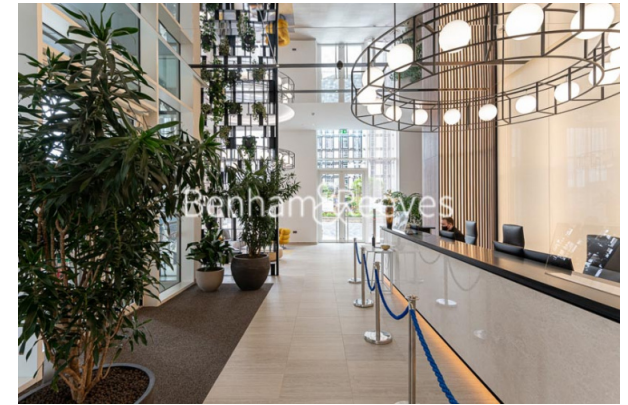

Benham & Reeves

Cascade Way, White City, W12

£877 per week, £3,800 per month + fees

🛏️ 2 Bedrooms 🚿 2 Bathrooms 🚗 Furnished

An impeccable 2 double bedroom apartment set in White City Living within the heart of Shepherds Bush. The property is located close to the Westfield Shopping Centre and 2-minutes walk from White City & Wood Lane underground stations. EPC-B

Please [click here](#) for full detail

Property features

2 Double Bedroom Apartment with Built-in Wardrobes(4th Floor | Double Reception with Dining Area & Large Windows | Fully Fitted Kitchen Integrated with Well-Known Appliances | 2 x Luxurious Bathroom with Dark Chrome Fixtures & Fittings | Internal Area: 841 Sq Ft /Water Garden View /Utility Room | EPC-B | Quality Furnished / Balcony-Terrace (80.0 Sq Ft Additionally | Air Ventilation / Underfloor Heating / Air Conditioning | Residents' Swimming Pool, Gym, Meeting Room, Resident Lounge | White City & Wood Lane underground stations

Benham & Reeves

Cascade Way, White City, W12

£877 per week, £3,800 per month + fees

www.benhams.com

Internal measurements	78.1 m ²	841 sq ft
External measurements	7.4 m ²	80 sq ft
Kitchen/Living/Dining	4.87 x 6.51 m	16ft 0" x 21ft 4"
Bedroom 1	5.46 x 3.00 m	17ft 11" x 9ft 10"
Bedroom 2	3.45 x 3.04 m	11ft 4" x 10ft 0"
Balcony	4.76 x 1.68 m	15ft 7" x 5ft 6"