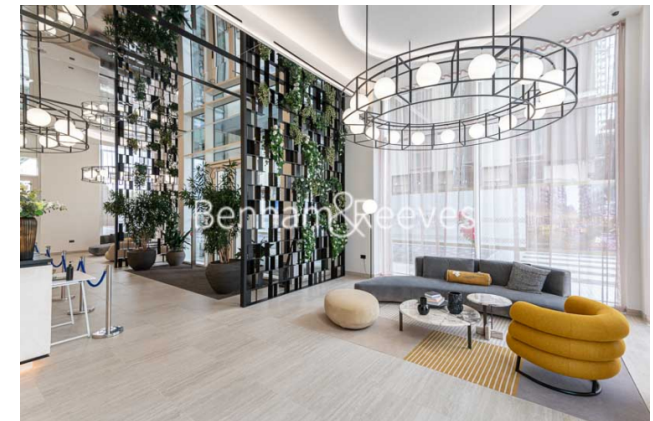

2 Bedrooms 2 Bathrooms Furnished

An impeccable 2 double bedroom apartment set in White City Living within the heart of Shepherds Bush. The property is located close to the Westfield Shopping Centre and 2-minutes walk from White City & Wood Lane underground stations. EPC-B

Please [click here](#) for full detail

Property features

2 Double Bedroom Apartment with Built-in Wardrobes | Double Aspect Reception with Dining Area & Large Windows | Fully Fitted Kitchen Integrated with Well-Known Appliances | 2 x Luxurious Bathroom with Dark Chrome Fixtures & Fittings | Internal Area: 830 Sq Ft /Water Garden View /Utility Room | EPC-B | Quality Furnished / Balcony-Terrace (75.0 Sq Ft Additionally | Air Ventilation / Underfloor Heating / Air Conditioning | Residents' Swimming Pool,Gym,Meeting Room, Resident's Lounge | Wood Lane, White City & Shepherds Bush Underground

For more information about this property, please call our White City branch on

020 8187 0888

Redress & Client Money Protection :

Benham and Reeves are members of The Property Ombudsman redress scheme and have Client Money protection with ARLA Propertymark. You can find more information on our website at <https://www.benhams.com/membership/>

Benham & Reeves