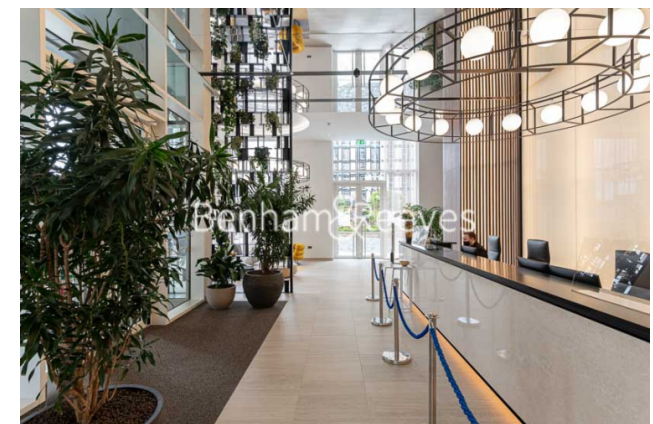

2 Bedrooms 2 Bathrooms Furnished

An impeccable 2 double bedroom apartment set in White City Living within the heart of Shepherds Bush. The property is located close to the Westfield Shopping Centre and 2-minutes walk from White City & Wood Lane underground stations. EPC-B

Please [click here](#) for full detail

Property features

2 Double Bedroom Apartment with Built-in Wardrobes | Double Aspect Reception with Dining Area & Large Windows | Fully Fitted Kitchen Integrated with Well-Known Appliances | 2 x Luxurious Bathroom with Dark Chrome Fixtures & Fittings | Internal Area: 830 Sq Ft /Water Garden View /Utility Room | EPC-B | Quality Furnished / Balcony-Terrace (75.0 Sq Ft Additionally | Air Ventilation / Underfloor Heating / Air Conditioning | Residents' Swimming Pool,Gym,Meeting Room, Resident's Lounge | Wood Lane, White City & Shepherds Bush Underground

For more information about this property, please call our White City branch on

020 8187 0888

Redress & Client Money Protection :

Benham and Reeves are members of The Property Ombudsman redress scheme and have Client Money protection with ARLA Propertymark. You can find more information on our website at <https://www.benhams.com/membership/>

Benham & Reeves