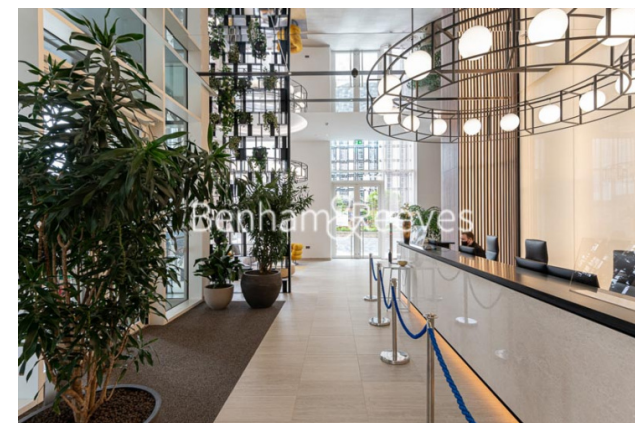

Benham & Reeves

Cascade Way, White City W12

£895 per week, £3,878 per month + fees

 2 Bedrooms  2 Bathrooms  Furnished

An impeccable 2 double bedrooms apartment with 2 balconies set in White City Living within the heart of Shepherds Bush. The property is located close to the Westfield Shopping Centre and 2-minutes walk from White City & Wood Lane underground stations.

Please [click here](#) for full detail

Property features

2 Double Bedroom Apartment with Built-in Wardrobe(2nd Floor) | Double Reception Room with Dining Area & Large Windows | Fully Fitted Kitchen Integrated with Well-Known Appliances | Luxurious 2 Bathrooms (1 x En-Suite Shower Room) | Internal Area: 941 Sq Ft /Garden View /Utility Room | EPC-B | Quality Furnished / Sizeable Private Balcony x 2 | Air Ventilation / Underfloor Heating / Air Conditioning | Residents' Swimming Pool, Gym, Meeting Room, Resident Lounge | White City & Wood Lane underground stations

Benham & Reeves

Cascade Way, White City W12

£895 per week, £3,878 per month + fees

www.benhams.com

White City Living W12
Belvedere Row Apartments
Central Gardnes View Aspect

Internal measurements	87.4 m ²	941 sq ft
External measurements	9.1 m ²	97.9 sq ft
Living / Dining	4.69 x 4.16 m	15 ft 4" x 13 ft 7"
Kitchen	4.16 x 3.52 m	13 ft 7" x 11 ft 6"
Bedroom 1	5.45 x 3.00 m	17 ft 10" x 9 ft 10"
Bedroom 2	4.09 x 2.82 m	13 ft 5" x 9 ft 3"
Balcony 1	3.41 x 1.47 m	11 ft 2" x 4 ft 10"
Balcony 2	2.81 x 1.47 m	9 ft 2" x 4 ft 10"