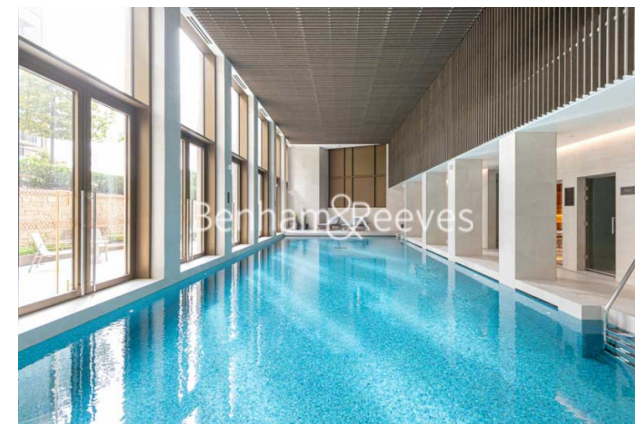

Benham & Reeves

Cascade Way, White City W12

£895 per week, £3,878 per month + fees

 2 Bedrooms  2 Bathrooms  Furnished

An impeccable 2 double bedrooms apartment with 2 balconies set in White City Living within the heart of Shepherds Bush. The property is located close to the Westfield Shopping Centre and 2-minutes walk from White City & Wood Lane underground stations.

Please [click here](#) for full detail

Property features

2 Double Bedroom Apartment with Built-in Wardrobe(2nd Floor) | Double Reception Room with Dining Area & Large Windows | Fully Fitted Kitchen Integrated with Well-Known Appliances | Luxurious 2 Bathrooms (1 x En-Suite Shower Room) | Internal Area: 941 Sq Ft /Garden View /Utility Room | EPC-B | Quality Furnished / Sizeable Private Balcony x 2 | Air Ventilation / Underfloor Heating / Air Conditioning | Residents' Swimming Pool, Gym, Meeting Room, Resident Lounge | White City & Wood Lane underground stations

Benham & Reeves

Cascade Way, White City W12

£895 per week, £3,878 per month + fees

www.benhams.com

White City Living W12
Belvedere Row Apartments
Central Gardnes View Aspect

Internal measurements	87.4 m ²	941 sq ft
External measurements	9.1 m ²	97.9 sq ft
Living / Dining	4.69 x 4.16 m	15 ft 4" x 13 ft 7"
Kitchen	4.16 x 3.52 m	13 ft 7" x 11 ft 6"
Bedroom 1	5.45 x 3.00 m	17 ft 10" x 9 ft 10"
Bedroom 2	4.09 x 2.82 m	13 ft 5" x 9 ft 3"
Balcony 1	3.41 x 1.47 m	11 ft 2" x 4 ft 10"
Balcony 2	2.81 x 1.47 m	9 ft 2" x 4 ft 10"