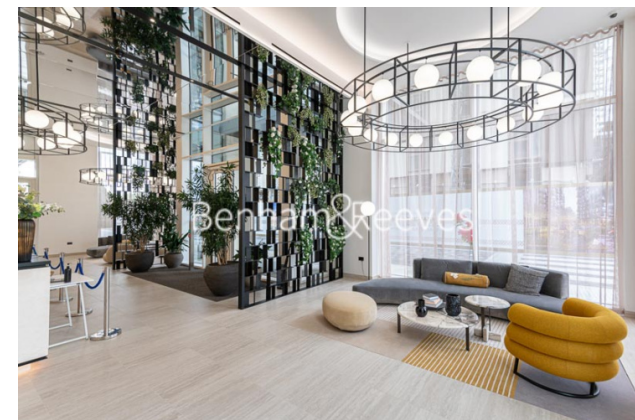

Benham & Reeves

Cascade Way, White City W12

£895 per week, £3,878 per month + fees

 2 Bedrooms  2 Bathrooms  Furnished

An impeccable 2 double bedrooms apartment with 2 balconies set in White City Living within the heart of Shepherds Bush. The property is located close to the Westfield Shopping Centre and 2-minutes walk from White City & Wood Lane underground stations.

Please [click here](#) for full detail

Property features

2 Double Bedroom Apartment with Built-in Wardrobe(2nd Floor) | Double Reception Room with Dining Area & Large Windows | Fully Fitted Kitchen Integrated with Well-Known Appliances | Luxurious 2 Bathrooms (1 x En-Suite Shower Room) | Internal Area: 941 Sq Ft /Garden View /Utility Room | EPC-B | Quality Furnished / Sizeable Private Balcony x 2 | Air Ventilation / Underfloor Heating / Air Conditioning | Residents' Swimming Pool, Gym, Meeting Room, Resident Lounge | White City & Wood Lane underground stations

Benham & Reeves

Cascade Way, White City W12

£895 per week, £3,878 per month + fees

www.benhams.com

White City Living W12
Belvedere Row Apartments
Central Gardnes View Aspect

Internal measurements	87.4 m ²	941 sq ft
External measurements	9.1 m ²	97.9 sq ft
Living / Dining	4.69 x 4.16 m	15 ft 4" x 13 ft 7"
Kitchen	4.16 x 3.52 m	13 ft 7" x 11 ft 6"
Bedroom 1	5.45 x 3.00 m	17 ft 10" x 9 ft 10"
Bedroom 2	4.09 x 2.82 m	13 ft 5" x 9 ft 3"
Balcony 1	3.41 x 1.47 m	11 ft 2" x 4 ft 10"
Balcony 2	2.81 x 1.47 m	9 ft 2" x 4 ft 10"