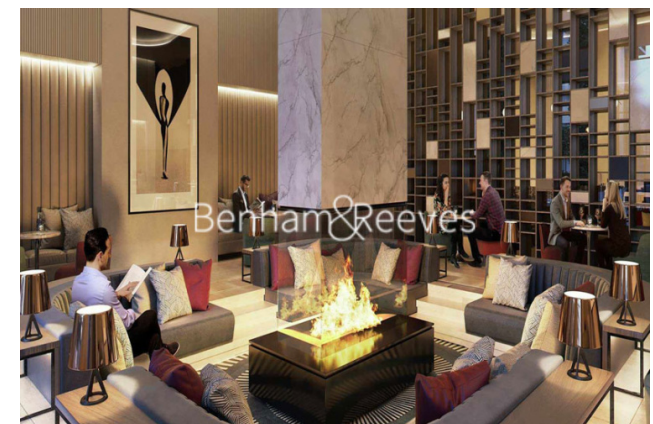

Benham & Reeves

Fountain Park Way, White City W12

£680 per week, £2,947 per month + fees

 1 Bedroom  1 Bathroom  Furnished

An impeccable 1 double bedroom apartment set in White City Living within the heart of Shepherds Bush. The property is located close to the Westfield Shopping Centre and 2-minutes walk from White City & Wood Lane underground stations. EPC-B

Please [click here](#) for full detail

Property features

1 Double Bedroom Apartment with Built-in Wardrobe(5th Floor) | Double Reception Room with Dining Area & Large Windows | Fully Fitted Kitchen Integrated with Well-Known Appliances | Luxurious Family Bathroom (Convertible En-Suite Bathroom) | Internal Area: 569 Sq Ft /City View / Utility Room | EPC-B | Quality Furnished / Balcony-Terrace(63.5 Sq Ft Additionally) | Air Ventilation / Underfloor Heating / Air Conditioning | Residents' Swimming Pool, Gym, Meeting Room, Resident's Lounge | Nearby White City & Wood Lane underground stations

Benham & Reeves

Fountain Park Way, White City W12

£680 per week, £2,947 per month + fees

www.benhams.com

White City Living W12
Bowery Apartments

Internal measurements	52.9 m ²	569 sq ft
External measurements	5.9 m ²	63.5 sq ft
Kitchen / Living / Dining	6.12 x 5.07 m	20 ft 0" x 16 ft 7"
Bedroom 1	3.96 x 2.80 m	12 ft 11" x 9 ft 2"
Balcony	4.01 x 1.47 m	13 ft 1" x 4 ft 10"