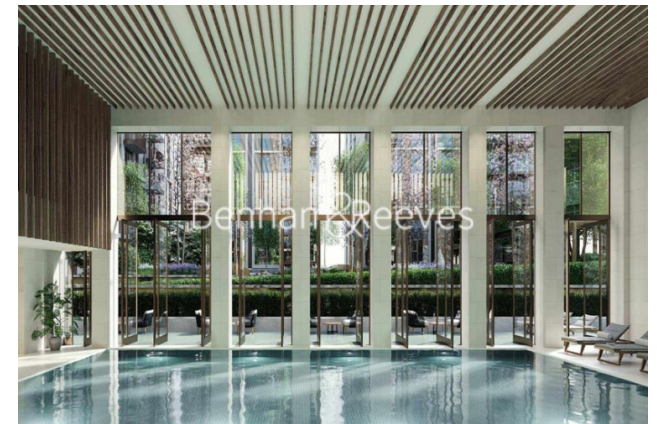

1 Bedroom   1 Bathroom   Furnished

An impeccable 1 double bedroom apartment set in White City Living within the heart of Shepherds Bush. The property is located close to the Westfield Shopping Centre and 2-minutes walk from White City & Wood Lane underground stations. EPC-B

Please [click here](#) for full detail

Property features

1 Double Bedroom Apartment with Built-in Wardrobe(5th Floor) | Double Reception Room with Dining Area & Large Windows | Fully Fitted Kitchen Integrated with Well-Known Appliances | Luxurious Family Bathroom (Convertible En-Suite Bathroom) | Internal Area: 569 Sq Ft /City View / Utility Room | EPC-B | Quality Furnished / Balcony-Terrace(63.5 Sq Ft Additionally) | Air Ventilation / Underfloor Heating / Air Conditioning | Residents' Swimming Pool, Gym, Meeting Room, Resident's Lounge | Nearby White City & Wood Lane underground stations

For more information about this property,
please call our White City branch on

020 8187 0888

Redress & Client Money Protection :

Benham and Reeves are members of The Property Ombudsman redress scheme and have Client Money protection with ARLA Propertymark. You can find more information on our website at <https://www.benhams.com/membership/>

Benham & Reeves