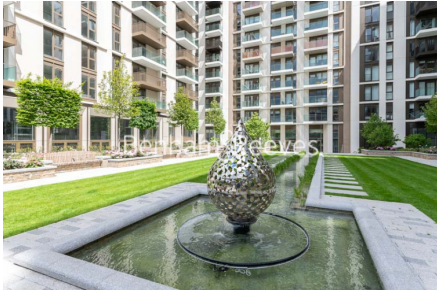

Benham & Reeves

Fountain Park Way, White City W12

£680 per week, £2,947 per month + fees

 1 Bedroom  1 Bathroom  Furnished

An impeccable 1 double bedroom apartment set in White City Living within the heart of Shepherds Bush. The property is located close to the Westfield Shopping Centre and 2-minutes walk from White City & Wood Lane underground stations. EPC-B

Please [click here](#) for full detail

Property features

1 Double Bedroom Apartment with Built-in Wardrobe(5th Floor) | Double Reception Room with Dining Area & Large Windows | Fully Fitted Kitchen Integrated with Well-Known Appliances | Luxurious Family Bathroom (Convertible En-Suite Bathroom) | Internal Area: 569 Sq Ft /City View / Utility Room | EPC-B | Quality Furnished / Balcony-Terrace(63.5 Sq Ft Additionally) | Air Ventilation / Underfloor Heating / Air Conditioning | Residents' Swimming Pool, Gym, Meeting Room, Resident's Lounge | Nearby White City & Wood Lane underground stations

Benham & Reeves

Fountain Park Way, White City W12

£680 per week, £2,947 per month + fees

www.benhams.com

White City Living W12
Bowery Apartments

Internal measurements	52.9 m ²	569 sq ft
External measurements	5.9 m ²	63.5 sq ft
Kitchen / Living / Dining	6.12 x 5.07 m	20 ft 0" x 16 ft 7"
Bedroom 1	3.96 x 2.80 m	12 ft 11" x 9 ft 2"
Balcony	4.01 x 1.47 m	13 ft 1" x 4 ft 10"