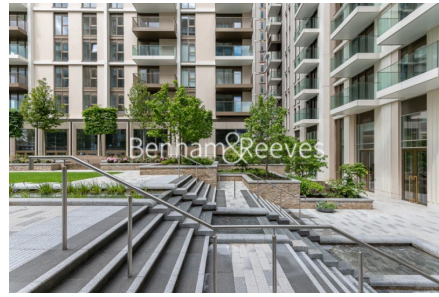

## Fountain Park Way, White City W12

£680 per week, £2,947 per month + fees

 1 Bedroom    1 Bathroom    Furnished

An impeccable 1 double bedroom apartment set in White City Living within the heart of Shepherds Bush. The property is located close to the Westfield Shopping Centre and 2-minutes walk from White City & Wood Lane underground stations. EPC-B

## Property features

**1 Double Bedroom Apartment with Built-in Wardrobe(5th Floor) | Double Reception Room with Dining Area & Large Windows | Fully Fitted Kitchen Integrated with Well-Known Appliances | Luxurious Family Bathroom (Convertible En-Suite Bathroom) | Internal Area: 569 Sq Ft /City View / Utility Room | EPC-B | Quality Furnished / Balcony-Terrace(63.5 Sq Ft Additionally) | Air Ventilation / Underfloor Heating / Air Conditioning | Residents' Swimming Pool, Gym, Meeting Room, Resident's Lounge | Nearby White City & Wood Lane underground stations**

# Fountain Park Way, White City W12

£680 per week, £2,947 per month + fees

www.benhams.com

White City Living W12  
Bowery Apartments

Internal measurements	52.9 m <sup>2</sup>	569 sq ft
External measurements	5.9 m <sup>2</sup>	63.5 sq ft
Kitchen / Living / Dining	6.12 x 5.07 m	20 ft 0" x 16 ft 7"
Bedroom 1	3.96 x 2.80 m	12 ft 11" x 9 ft 2"
Balcony	4.01 x 1.47 m	13 ft 1" x 4 ft 10"