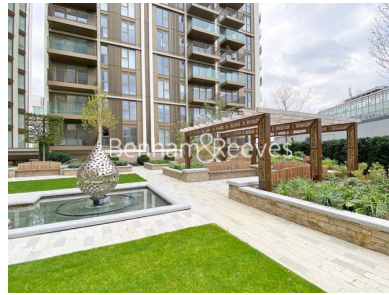

Benham & Reeves

Fountain Park Way, White City W12

£680 per week, £2,947 per month + fees

 1 Bedroom  1 Bathroom  Furnished

An impeccable 1 double bedroom apartment set in White City Living within the heart of Shepherds Bush. The property is located close to the Westfield Shopping Centre and 2-minutes walk from White City & Wood Lane underground stations. EPC-B

Please [click here](#) for full detail

Property features

1 Double Bedroom Apartment with Built-in Wardrobe(5th Floor) | Double Reception Room with Dining Area & Large Windows | Fully Fitted Kitchen Integrated with Well-Known Appliances | Luxurious Family Bathroom (Convertible En-Suite Bathroom) | Internal Area: 569 Sq Ft /City View / Utility Room | EPC-B | Quality Furnished / Balcony-Terrace(63.5 Sq Ft Additionally) | Air Ventilation / Underfloor Heating / Air Conditioning | Residents' Swimming Pool, Gym, Meeting Room, Resident's Lounge | Nearby White City & Wood Lane underground stations

Benham & Reeves

Fountain Park Way, White City W12

£680 per week, £2,947 per month + fees

www.benhams.com

White City Living W12
Bowery Apartments

Internal measurements	52.9 m ²	569 sq ft
External measurements	5.9 m ²	63.5 sq ft
Kitchen / Living / Dining	6.12 x 5.07 m	20 ft 0" x 16 ft 7"
Bedroom 1	3.96 x 2.80 m	12 ft 11" x 9 ft 2"
Balcony	4.01 x 1.47 m	13 ft 1" x 4 ft 10"