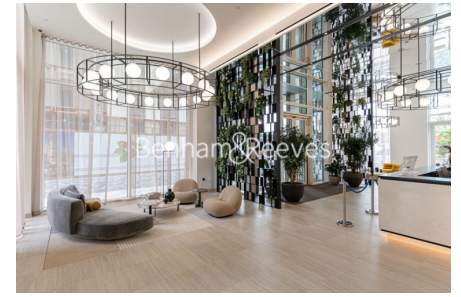

## Fountain Park Way, White City W12

£680 per week, £2,947 per month + fees

 1 Bedroom    1 Bathroom    Furnished

An impeccable 1 double bedroom apartment set in White City Living within the heart of Shepherds Bush. The property is located close to the Westfield Shopping Centre and 2-minutes walk from White City & Wood Lane underground stations. EPC-B

## Property features

**1 Double Bedroom Apartment with Built-in Wardrobe(5th Floor) | Double Reception Room with Dining Area & Large Windows | Fully Fitted Kitchen Integrated with Well-Known Appliances | Luxurious Family Bathroom (Convertible En-Suite Bathroom) | Internal Area: 569 Sq Ft /City View / Utility Room | EPC-B | Quality Furnished / Balcony-Terrace(63.5 Sq Ft Additionally) | Air Ventilation / Underfloor Heating / Air Conditioning | Residents' Swimming Pool, Gym, Meeting Room, Resident's Lounge | Nearby White City & Wood Lane underground stations**

# Fountain Park Way, White City W12

£680 per week, £2,947 per month + fees

www.benhams.com

White City Living W12  
Bowery Apartments

Internal measurements	52.9 m <sup>2</sup>	569 sq ft
External measurements	5.9 m <sup>2</sup>	63.5 sq ft
Kitchen / Living / Dining	6.12 x 5.07 m	20 ft 0" x 16 ft 7"
Bedroom 1	3.96 x 2.80 m	12 ft 11" x 9 ft 2"
Balcony	4.01 x 1.47 m	13 ft 1" x 4 ft 10"