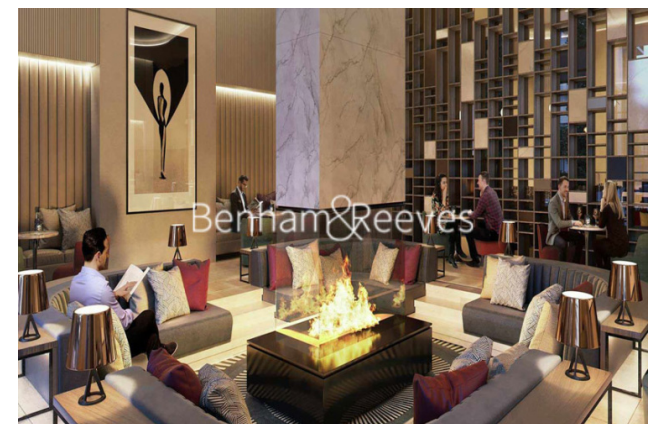

1 Bedroom   1 Bathroom   Furnished

An impeccable 1 double bedroom apartment set in White City Living within the heart of Shepherds Bush. The property is located close to the Westfield Shopping Centre and 2-minutes walk from White City & Wood Lane underground stations. EPC-B

Please [click here](#) for full detail

Property features

1 Double Bedroom Apartment with Built-in Wardrobe(5th Floor) | Double Reception Room with Dining Area & Large Windows | Fully Fitted Kitchen Integrated with Well-Known Appliances | Luxurious Family Bathroom (Convertible En-Suite Bathroom) | Internal Area: 569 Sq Ft /City View / Utility Room | EPC-B | Quality Furnished / Balcony-Terrace(63.5 Sq Ft Additionally) | Air Ventilation / Underfloor Heating / Air Conditioning | Residents' Swimming Pool, Gym, Meeting Room, Resident's Lounge | Nearby White City & Wood Lane underground stations

For more information about this property,
please call our White City branch on

020 8187 0888

Redress & Client Money Protection :

Benham and Reeves are members of The Property Ombudsman redress scheme and have Client Money protection with ARLA Propertymark. You can find more information on our website at <https://www.benhams.com/membership/>

Benham & Reeves