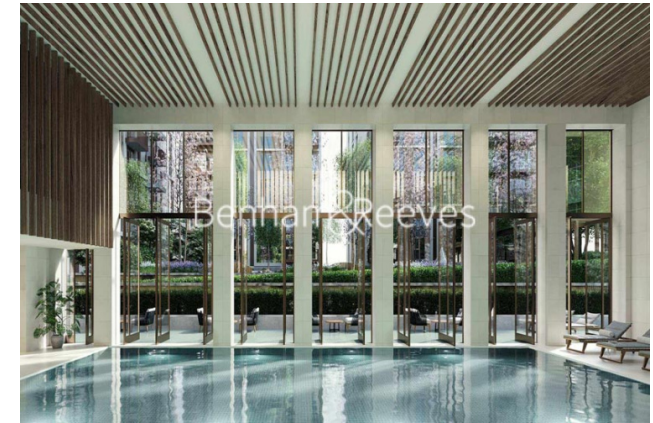

Benham & Reeves

Fountain Park Way, White City W12

£680 per week, £2,947 per month + fees

 1 Bedroom  1 Bathroom  Furnished

An impeccable 1 double bedroom apartment set in White City Living within the heart of Shepherds Bush. The property is located close to the Westfield Shopping Centre and 2-minutes walk from White City & Wood Lane underground stations. EPC-B

Please [click here](#) for full detail

Property features

1 Double Bedroom Apartment with Built-in Wardrobe(5th Floor) | Double Reception Room with Dining Area & Large Windows | Fully Fitted Kitchen Integrated with Well-Known Appliances | Luxurious Family Bathroom (Convertible En-Suite Bathroom) | Internal Area: 569 Sq Ft /City View / Utility Room | EPC-B | Quality Furnished / Balcony-Terrace(63.5 Sq Ft Additionally) | Air Ventilation / Underfloor Heating / Air Conditioning | Residents' Swimming Pool, Gym, Meeting Room, Resident's Lounge | Nearby White City & Wood Lane underground stations

Benham & Reeves

Fountain Park Way, White City W12

£680 per week, £2,947 per month + fees

www.benhams.com

White City Living W12
Bowery Apartments

Internal measurements	52.9 m ²	569 sq ft
External measurements	5.9 m ²	63.5 sq ft
Kitchen / Living / Dining	6.12 x 5.07 m	20 ft 0" x 16 ft 7"
Bedroom 1	3.96 x 2.80 m	12 ft 11" x 9 ft 2"
Balcony	4.01 x 1.47 m	13 ft 1" x 4 ft 10"