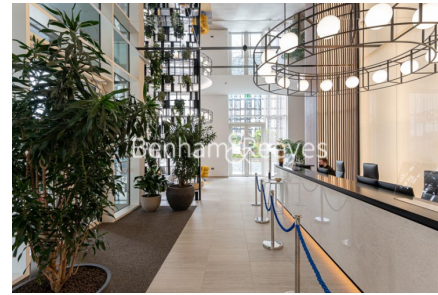

Benham & Reeves

Fountain Park Way, White City W12

£680 per week, £2,947 per month + fees

 1 Bedroom  1 Bathroom  Furnished

An impeccable 1 double bedroom apartment set in White City Living within the heart of Shepherds Bush. The property is located close to the Westfield Shopping Centre and 2-minutes walk from White City & Wood Lane underground stations. EPC-B

Please [click here](#) for full detail

Property features

1 Double Bedroom Apartment with Built-in Wardrobe(5th Floor) | Double Reception Room with Dining Area & Large Windows | Fully Fitted Kitchen Integrated with Well-Known Appliances | Luxurious Family Bathroom (Convertible En-Suite Bathroom) | Internal Area: 569 Sq Ft /City View / Utility Room | EPC-B | Quality Furnished / Balcony-Terrace(63.5 Sq Ft Additionally) | Air Ventilation / Underfloor Heating / Air Conditioning | Residents' Swimming Pool, Gym, Meeting Room, Resident's Lounge | Nearby White City & Wood Lane underground stations

Benham & Reeves

Fountain Park Way, White City W12

£680 per week, £2,947 per month + fees

www.benhams.com

White City Living W12
Bowery Apartments

Internal measurements	52.9 m ²	569 sq ft
External measurements	5.9 m ²	63.5 sq ft
Kitchen / Living / Dining	6.12 x 5.07 m	20 ft 0" x 16 ft 7"
Bedroom 1	3.96 x 2.80 m	12 ft 11" x 9 ft 2"
Balcony	4.01 x 1.47 m	13 ft 1" x 4 ft 10"