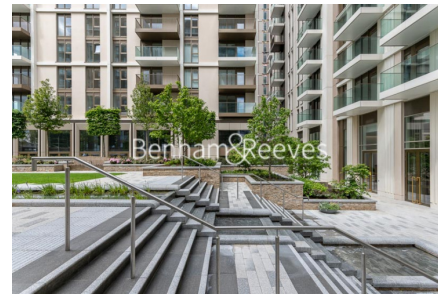

Benham & Reeves

Fountain Park Way, White City W12

£680 per week, £2,947 per month + fees

 1 Bedroom  1 Bathroom  Furnished

An impeccable 1 double bedroom apartment set in White City Living within the heart of Shepherds Bush. The property is located close to the Westfield Shopping Centre and 2-minutes walk from White City & Wood Lane underground stations. EPC-B

Please [click here](#) for full detail

Property features

1 Double Bedroom Apartment with Built-in Wardrobe(5th Floor) | Double Reception Room with Dining Area & Large Windows | Fully Fitted Kitchen Integrated with Well-Known Appliances | Luxurious Family Bathroom (Convertible En-Suite Bathroom) | Internal Area: 569 Sq Ft /City View / Utility Room | EPC-B | Quality Furnished / Balcony-Terrace(63.5 Sq Ft Additionally) | Air Ventilation / Underfloor Heating / Air Conditioning | Residents' Swimming Pool, Gym, Meeting Room, Resident's Lounge | Nearby White City & Wood Lane underground stations

Benham & Reeves

Fountain Park Way, White City W12

£680 per week, £2,947 per month + fees

www.benhams.com

White City Living W12
Bowery Apartments

Internal measurements	52.9 m ²	569 sq ft
External measurements	5.9 m ²	63.5 sq ft
Kitchen / Living / Dining	6.12 x 5.07 m	20 ft 0" x 16 ft 7"
Bedroom 1	3.96 x 2.80 m	12 ft 11" x 9 ft 2"
Balcony	4.01 x 1.47 m	13 ft 1" x 4 ft 10"