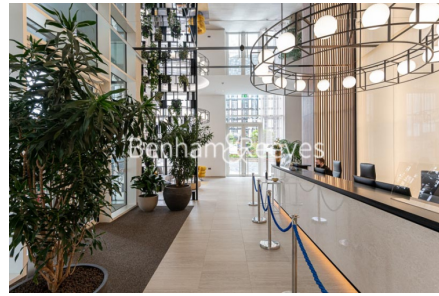

## Fountain Park Way, White City W12

£680 per week, £2,947 per month + fees

 1 Bedroom    1 Bathroom    Furnished

An impeccable 1 double bedroom apartment set in White City Living within the heart of Shepherds Bush. The property is located close to the Westfield Shopping Centre and 2-minutes walk from White City & Wood Lane underground stations. EPC-B

## Property features

**1 Double Bedroom Apartment with Built-in Wardrobe(5th Floor) | Double Reception Room with Dining Area & Large Windows | Fully Fitted Kitchen Integrated with Well-Known Appliances | Luxurious Family Bathroom (Convertible En-Suite Bathroom) | Internal Area: 569 Sq Ft /City View / Utility Room | EPC-B | Quality Furnished / Balcony-Terrace(63.5 Sq Ft Additionally) | Air Ventilation / Underfloor Heating / Air Conditioning | Residents' Swimming Pool, Gym, Meeting Room, Resident's Lounge | Nearby White City & Wood Lane underground stations**

# Fountain Park Way, White City W12

£680 per week, £2,947 per month + fees

www.benhams.com

White City Living W12  
Bowery Apartments

Internal measurements	52.9 m <sup>2</sup>	569 sq ft
External measurements	5.9 m <sup>2</sup>	63.5 sq ft
Kitchen / Living / Dining	6.12 x 5.07 m	20 ft 0" x 16 ft 7"
Bedroom 1	3.96 x 2.80 m	12 ft 11" x 9 ft 2"
Balcony	4.01 x 1.47 m	13 ft 1" x 4 ft 10"