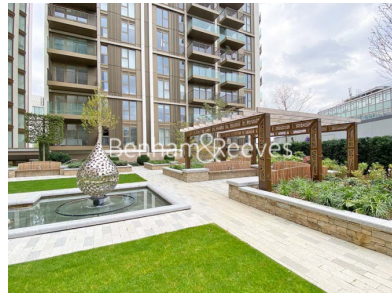

## Fountain Park Way, White City W12

£680 per week, £2,947 per month + fees

 1 Bedroom    1 Bathroom    Furnished

An impeccable 1 double bedroom apartment set in White City Living within the heart of Shepherds Bush. The property is located close to the Westfield Shopping Centre and 2-minutes walk from White City & Wood Lane underground stations. EPC-B

## Property features

**1 Double Bedroom Apartment with Built-in Wardrobe(5th Floor) | Double Reception Room with Dining Area & Large Windows | Fully Fitted Kitchen Integrated with Well-Known Appliances | Luxurious Family Bathroom (Convertible En-Suite Bathroom) | Internal Area: 569 Sq Ft /City View / Utility Room | EPC-B | Quality Furnished / Balcony-Terrace(63.5 Sq Ft Additionally) | Air Ventilation / Underfloor Heating / Air Conditioning | Residents' Swimming Pool, Gym, Meeting Room, Resident's Lounge | Nearby White City & Wood Lane underground stations**

# Fountain Park Way, White City W12

£680 per week, £2,947 per month + fees

www.benhams.com

White City Living W12  
Bowery Apartments

Internal measurements	52.9 m <sup>2</sup>	569 sq ft
External measurements	5.9 m <sup>2</sup>	63.5 sq ft
Kitchen / Living / Dining	6.12 x 5.07 m	20 ft 0" x 16 ft 7"
Bedroom 1	3.96 x 2.80 m	12 ft 11" x 9 ft 2"
Balcony	4.01 x 1.47 m	13 ft 1" x 4 ft 10"