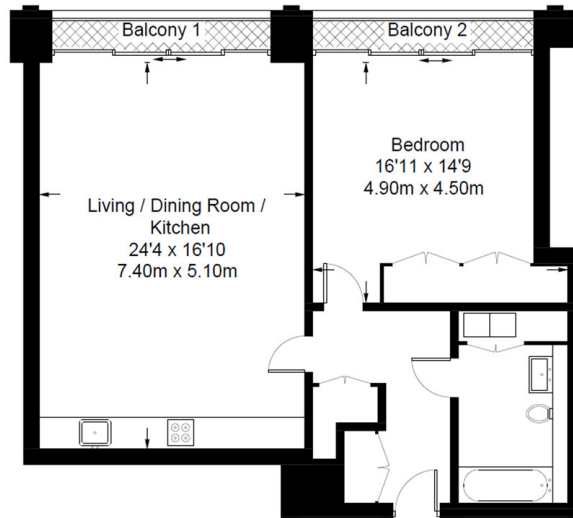

55 Victoria Street, Westminster, SW1H

£1,150 per week, £4,983 per month + fees

www.benhams.com

2nd Floor
Total Gross Internal Area
78 Sq/m - 840 Sq/ft