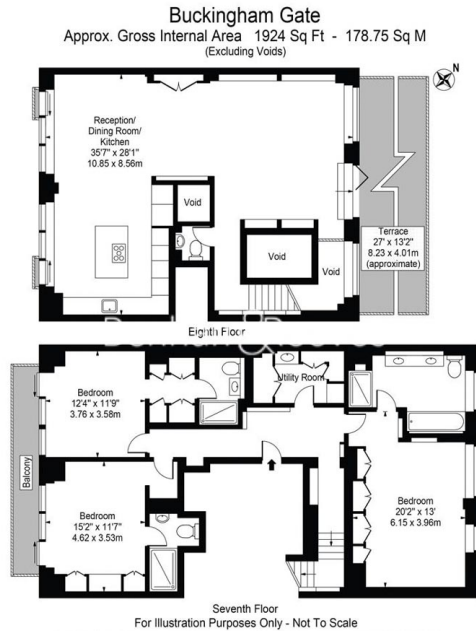

Buckingham Gate, Westminster SW1E

£2,595 per week, £11,245 per month + fees

www.benhams.com