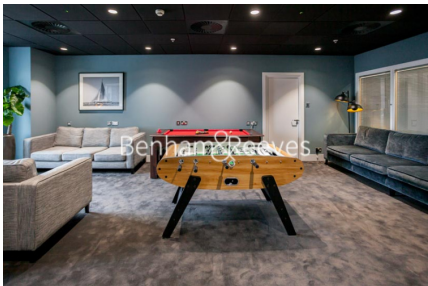

Circus Apartment, Westferry Circus, E14

£930 per week, £4,030 per month + fees

www.benhams.com

Score	Energy rating	Current	Potential
92+	A		
81-91	B		
69-80	C	78 C	80 C
55-68	D		
39-54	E		
21-38	F		
1-20	G		

London branches open six days a week Mon - Sat

Canary Wharf | City | Colindale | Dartmouth Park | Ealing | Fulham
Hammersmith | Hampstead | Highgate | Hyde Park | Kensington | Kew
Knightsbridge | Nine Elms | Shoreditch | Southall | Surrey Quays
Wapping | Wembley | White City | Woolwich

International offices

China | Hong Kong SAR | India | Indonesia | Qatar | Malaysia | Middle East | Pakistan
Singapore | South Africa | Thailand | Turkey