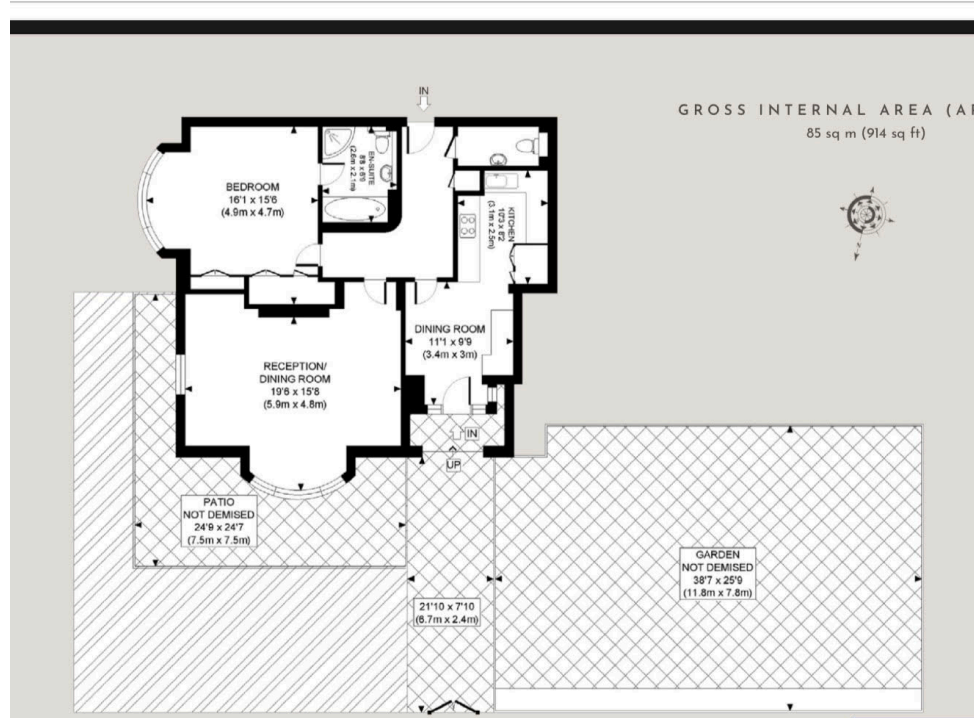

Wycombe Square, West lodge, W8

£950 per week, £4,117 per month + fees

www.benhams.com

[See how to improve this property's energy efficiency.](#)

Score	Energy rating	Current	Potential
92+	A		
81-91	B		
69-80	C		70 C
55-68	D	56 D	
39-54	E		
21-38	F		
1-20	G		

London branches open six days a week Mon - Sat

Canary Wharf | City | Colindale | Dartmouth Park | Ealing | Fulham
Hammersmith | Hampstead | Highgate | Hyde Park | Kensington | Kew
Knightsbridge | Nine Elms | Shoreditch | Southall | Surrey Quays
Wapping | Wembley | White City | Woolwich

International offices

China | Hong Kong SAR | India | Indonesia | Qatar | Malaysia | Middle East | Pakistan
Singapore | South Africa | Thailand | Turkey