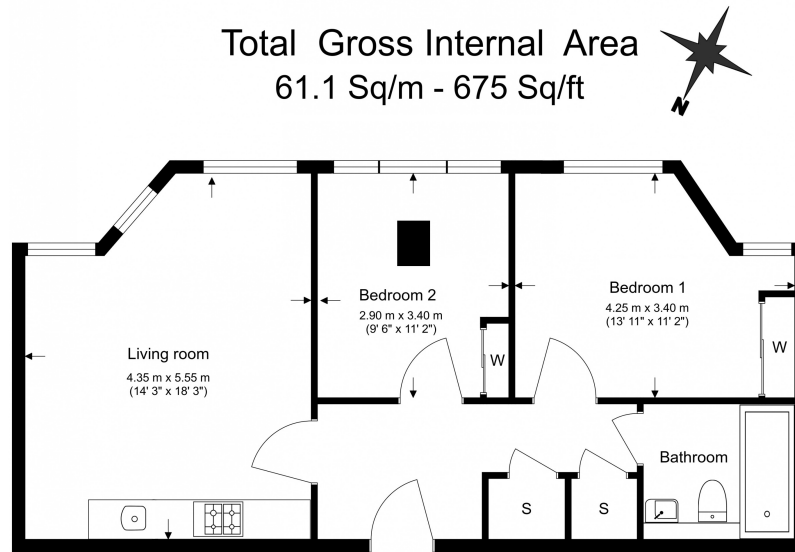

Westgate House, West Gate, W5

£481 per week, £2,084 per month + fees

www.benhams.com

Score	Energy rating	Current	Potential
92+	A		
81-91	B		
69-80	C		
55-68	D	58 D	58 D
39-54	E		
21-38	F		
1-20	G		

London branches open six days a week Mon - Sat

Canary Wharf | City | Colindale | Dartmouth Park | Ealing | Fulham
Hammersmith | Hampstead | Highgate | Hyde Park | Kensington | Kew
Knightsbridge | Nine Elms | Shoreditch | Southall | Surrey Quays
Wapping | Wembley | White City | Woolwich

International offices

China | Hong Kong SAR | India | Indonesia | Qatar | Malaysia | Middle East | Pakistan
Singapore | South Africa | Thailand | Turkey