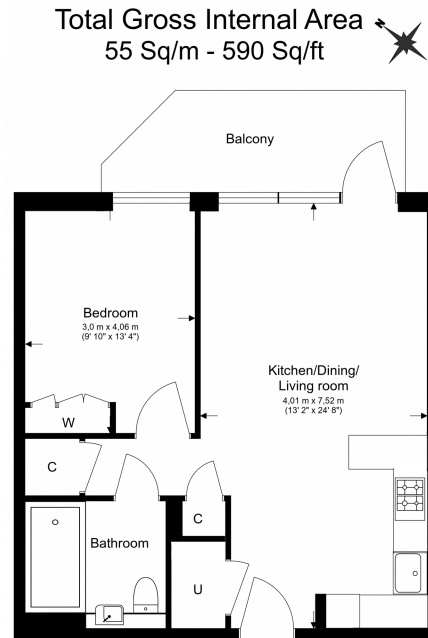

Quay Walk, Wembley, HA0

£416 per week, £1,802 per month + fees

www.benhams.com

Benham & Reeves

[See how to improve this property's energy efficiency.](#)

Score	Energy rating	Current	Potential
92+	A		
81-91	B	85 B	85 B
69-80	C		
55-68	D		
39-54	E		
21-38	F		
1-20	G		

London branches open six days a week Mon - Sat

Canary Wharf | City | Colindale | Dartmouth Park | Ealing | Fulham
Hammersmith | Hampstead | Highgate | Hyde Park | Kensington | Kew
Knightsbridge | Nine Elms | Shoreditch | Southall | Surrey Quays
Wapping | Wembley | White City | Woolwich

International offices

China | Hong Kong SAR | India | Indonesia | Qatar | Malaysia | Middle East | Pakistan
Singapore | South Africa | Thailand | Turkey

Benham & Reeves