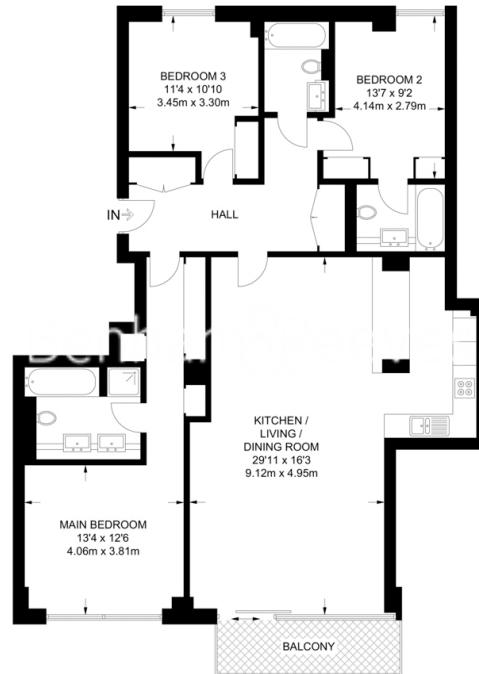

Chartwell House, Waterfall drive, SW10

£1,846 per week, £7,999 per month + fees

www.benhams.com

APPROXIMATE GROSS INTERNAL AREA
1451 SQ FT / 134.8 SQ M

Energy rating and score

This property's energy rating is B. It has the potential to be B.

[See how to improve this property's energy efficiency.](#)

Score	Energy rating	Current	Potential
92+	A		
81-91	B	88 B	89 B
69-80	C		
55-68	D		
39-54	E		
21-38	F		
1-20	G		

London branches open six days a week Mon - Sat

Canary Wharf | City | Colindale | Dartmouth Park | Ealing | Fulham
Hammersmith | Hampstead | Highgate | Hyde Park | Kensington | Kew
Knightsbridge | Nine Elms | Shoreditch | Southall | Surrey Quays
Wapping | Wembley | White City | Woolwich

International offices

China | Hong Kong SAR | India | Indonesia | Qatar | Malaysia | Middle East | Pakistan
Singapore | South Africa | Thailand | Turkey

Benham & Reeves