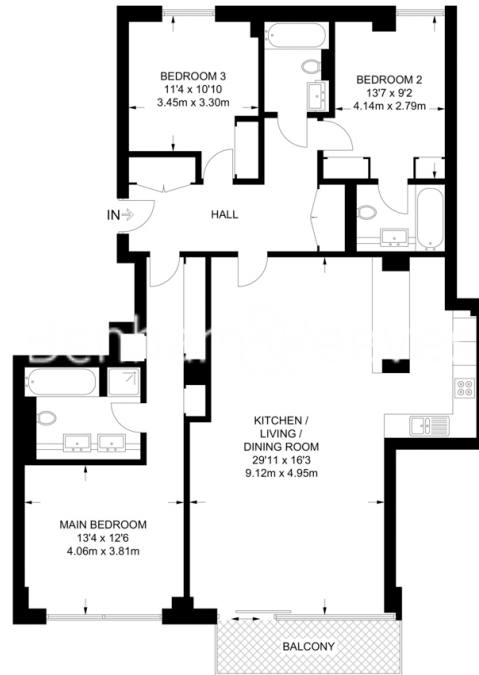

Chartwell House, Waterfall drive, SW10

£1,846 per week, £7,999 per month + fees

www.benhams.com

APPROXIMATE GROSS INTERNAL AREA
1451 SQ FT / 134.8 SQ M

Energy rating and score

This property's energy rating is B. It has the potential to be B.

[See how to improve this property's energy efficiency.](#)

Score	Energy rating	Current	Potential
92+	A		
81-91	B	88 B	89 B
69-80	C		
55-68	D		
39-54	E		
21-38	F		
1-20	G		

London branches open six days a week Mon - Sat

Canary Wharf | City | Colindale | Dartmouth Park | Ealing | Fulham
Hammersmith | Hampstead | Highgate | Hyde Park | Kensington | Kew
Knightsbridge | Nine Elms | Shoreditch | Southall | Surrey Quays
Wapping | Wembley | White City | Woolwich

International offices

China | Hong Kong SAR | India | Indonesia | Qatar | Malaysia | Middle East | Pakistan
Singapore | South Africa | Thailand | Turkey

Benham & Reeves