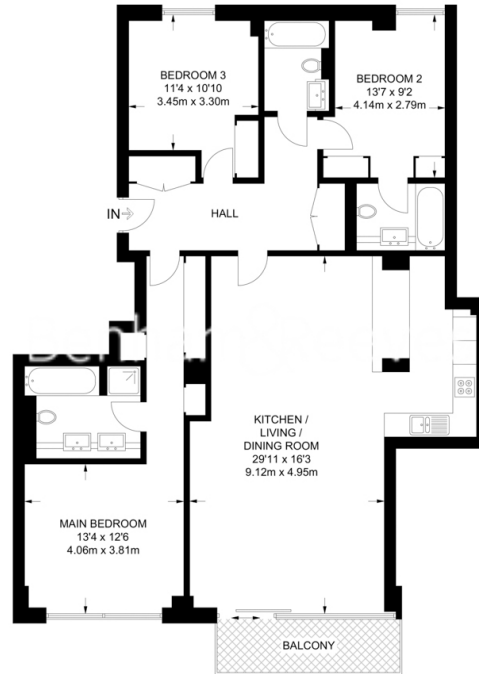

Chartwell House, Waterfall drive, SW10

£1,846 per week, £7,999 per month + fees

www.benhams.com

APPROXIMATE GROSS INTERNAL AREA
1451 SQ FT / 134.8 SQ M

Energy rating and score

This property's energy rating is B. It has the potential to be B.

[See how to improve this property's energy efficiency.](#)

Score	Energy rating	Current	Potential
92+	A		
81-91	B	88 B	89 B
69-80	C		
55-68	D		
39-54	E		
21-38	F		
1-20	G		

London branches open six days a week Mon - Sat

Canary Wharf | City | Colindale | Dartmouth Park | Ealing | Fulham
Hammersmith | Hampstead | Highgate | Hyde Park | Kensington | Kew
Knightsbridge | Nine Elms | Shoreditch | Southall | Surrey Quays
Wapping | Wembley | White City | Woolwich

International offices

China | Hong Kong SAR | India | Indonesia | Qatar | Malaysia | Middle East | Pakistan
Singapore | South Africa | Thailand | Turkey