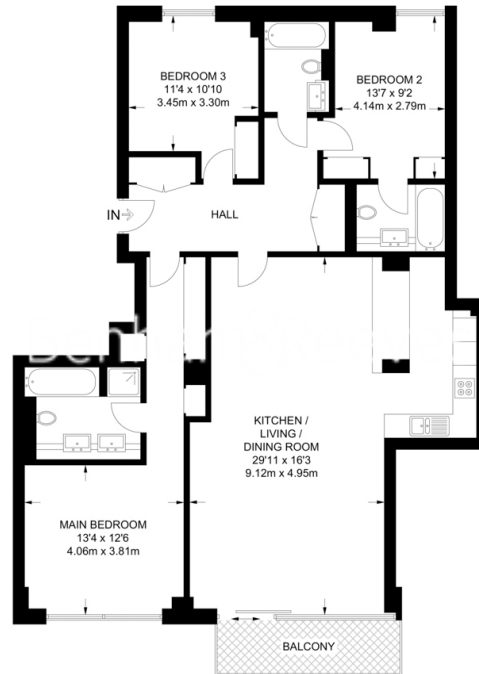

Chartwell House, Waterfall drive, SW10

£1,846 per week, £7,999 per month + fees

www.benhams.com

APPROXIMATE GROSS INTERNAL AREA
1451 SQ FT / 134.8 SQ M

Energy rating and score

This property's energy rating is B. It has the potential to be B.

[See how to improve this property's energy efficiency.](#)

Score	Energy rating	Current	Potential
92+	A		
81-91	B	88 B	89 B
69-80	C		
55-68	D		
39-54	E		
21-38	F		
1-20	G		

London branches open six days a week Mon - Sat

Canary Wharf | City | Colindale | Dartmouth Park | Ealing | Fulham
Hammersmith | Hampstead | Highgate | Hyde Park | Kensington | Kew
Knightsbridge | Nine Elms | Shoreditch | Southall | Surrey Quays
Wapping | Wembley | White City | Woolwich

International offices

China | Hong Kong SAR | India | Indonesia | Qatar | Malaysia | Middle East | Pakistan
Singapore | South Africa | Thailand | Turkey