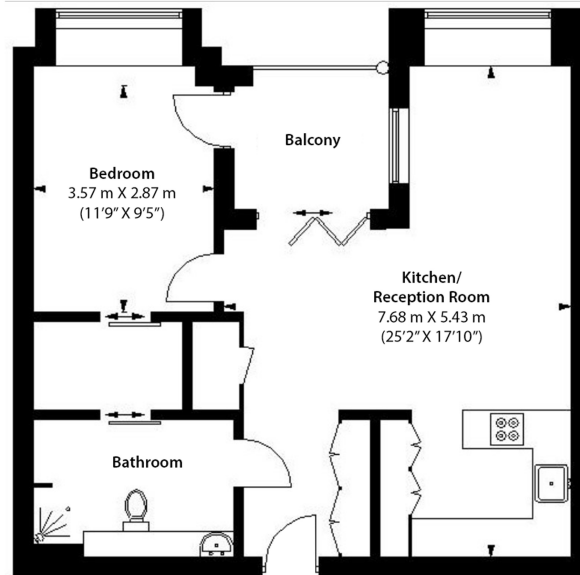

Landmark Place, Water Lane, EC3R

£738 per week, £3,198 per month + fees

www.benhams.com

3rd Floor
Total Gross Internal Area
57.7 Sq/m - 621 Sq/ft

London branches open six days a week Mon - Sat

Canary Wharf | City | Colindale | Dartmouth Park | Ealing | Fulham
Hammersmith | Hampstead | Highgate | Hyde Park | Kensington | Kew
Knightsbridge | Nine Elms | Shoreditch | Southall | Surrey Quays
Wapping | Wembley | White City | Woolwich

International offices

China | Hong Kong SAR | India | Indonesia | Qatar | Malaysia | Middle East | Pakistan
Singapore | South Africa | Thailand | Turkey

Benham & Reeves