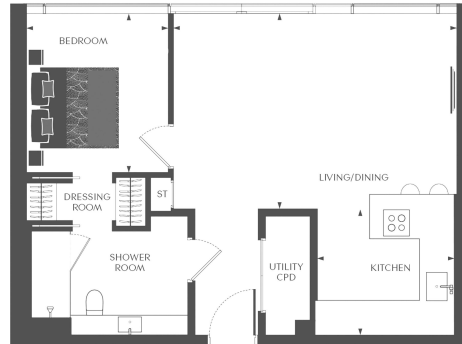

Sugar Quay, Water Lane, EC3R

£924 per week, £4,004 per month + fees

www.benhams.com

9th Floor
Approx gross internal area: 615sq/ft - 57sq/m

Living/Dining	5594 x 4056mm	18' 4" x 13' 4"
Kitchen	2800 x 2646mm	9' 2" x 8' 8"
Bedroom	3250 x 2879mm	10' 8" x 9' 5"
Dressing Room	2435 x 888mm	8' 0" x 2' 11"
Shower Room	3165 x 2252mm	10' 5" x 7' 5"