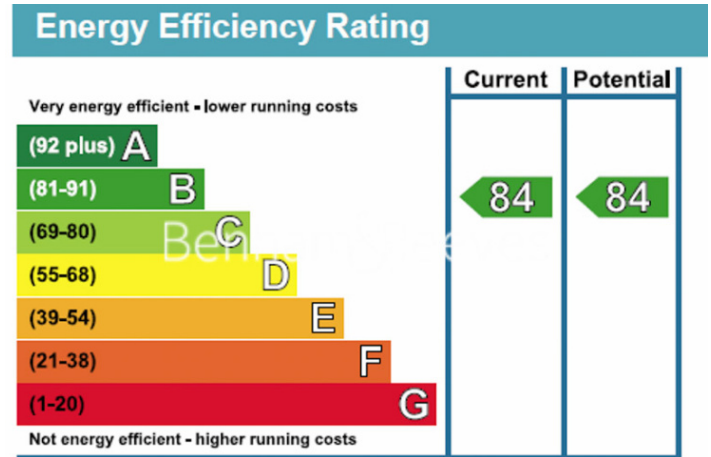

London branches open six days a week Mon - Sat

Canary Wharf | City | Colindale | Dartmouth Park | Ealing | Fulham
Hammersmith | Hampstead | Highgate | Hyde Park | Kensington | Kew
Knightsbridge | Nine Elms | Shoreditch | Southall | Surrey Quays
Wapping | Wembley | White City | Woolwich

International offices

China | Hong Kong SAR | India | Indonesia | Qatar | Malaysia | Middle East | Pakistan
Singapore | South Africa | Thailand | Turkey