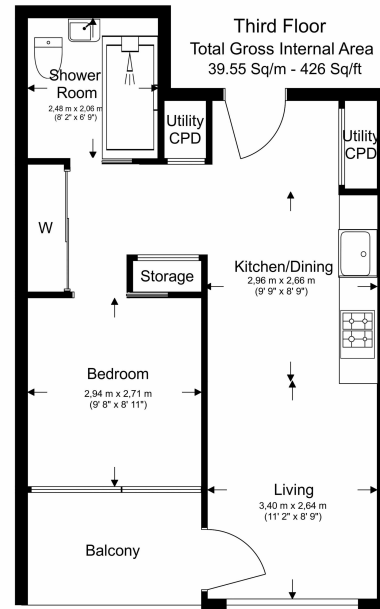

Sugar Quay, Water Lane, EC3R

£650 per week, £2,817 per month + fees

www.benhams.com

Score	Energy rating	Current	Potential
92+	A		
81-91	B	84 | B	84 | B
69-80	C		
55-68	D		
39-54	E		
21-38	F		
1-20	G		

London branches open six days a week Mon - Sat

Canary Wharf | City | Colindale | Dartmouth Park | Ealing | Fulham
Hammersmith | Hampstead | Highgate | Hyde Park | Kensington | Kew
Knightsbridge | Nine Elms | Shoreditch | Southall | Surrey Quays
Wapping | Wembley | White City | Woolwich

International offices

China | Hong Kong SAR | India | Indonesia | Qatar | Malaysia | Middle East | Pakistan
Singapore | South Africa | Thailand | Turkey