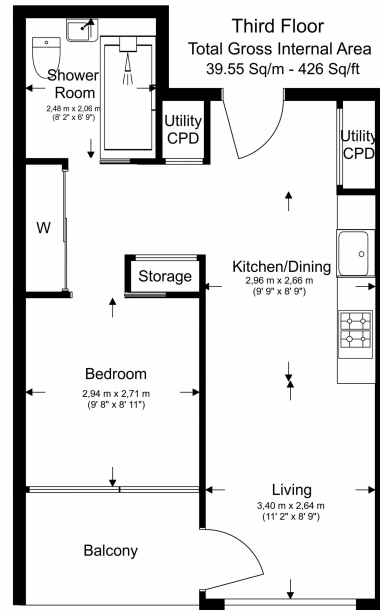

Sugar Quay, Water Lane, EC3R

£650 per week, £2,817 per month + fees

www.benhams.com

Score	Energy rating	Current	Potential
92+	A		
81-91	B	84 | B	84 | B
69-80	C		
55-68	D		
39-54	E		
21-38	F		
1-20	G		

London branches open six days a week Mon - Sat

Canary Wharf | City | Colindale | Dartmouth Park | Ealing | Fulham
Hammersmith | Hampstead | Highgate | Hyde Park | Kensington | Kew
Knightsbridge | Nine Elms | Shoreditch | Southall | Surrey Quays
Wapping | Wembley | White City | Woolwich

International offices

China | Hong Kong SAR | India | Indonesia | Qatar | Malaysia | Middle East | Pakistan
Singapore | South Africa | Thailand | Turkey