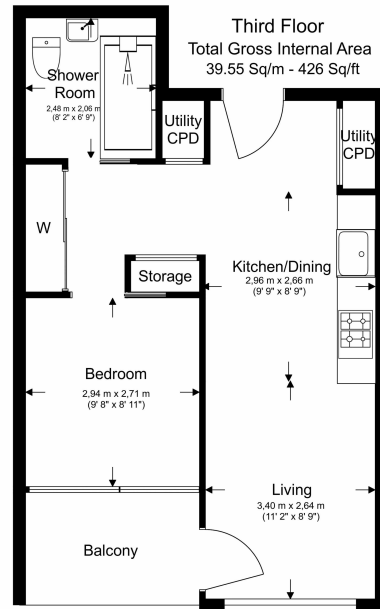

Sugar Quay, Water Lane, EC3R

£650 per week, £2,817 per month + fees

www.benhams.com

Score	Energy rating	Current	Potential
92+	A		
81-91	B	84 | B	84 | B
69-80	C		
55-68	D		
39-54	E		
21-38	F		
1-20	G		

London branches open six days a week Mon - Sat

Canary Wharf | City | Colindale | Dartmouth Park | Ealing | Fulham
Hammersmith | Hampstead | Highgate | Hyde Park | Kensington | Kew
Knightsbridge | Nine Elms | Shoreditch | Southall | Surrey Quays
Wapping | Wembley | White City | Woolwich

International offices

China | Hong Kong SAR | India | Indonesia | Qatar | Malaysia | Middle East | Pakistan
Singapore | South Africa | Thailand | Turkey