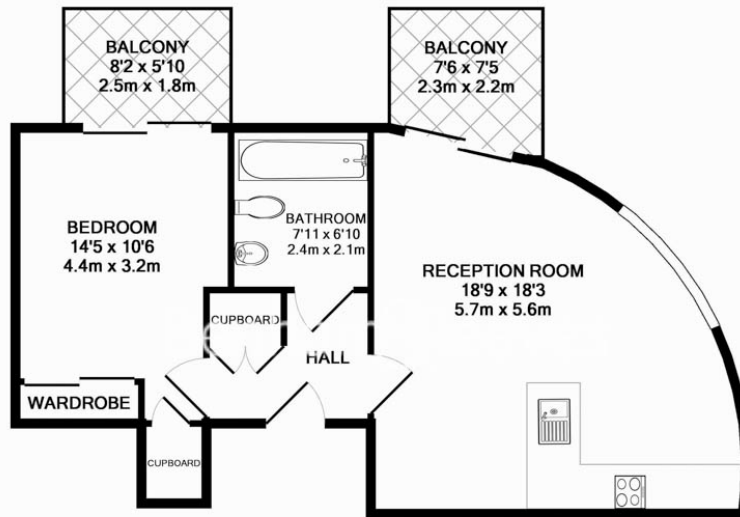

Cobblestone Square, Wapping Lane, E1W

£554 per week, £2,401 per month + fees

www.benhams.com

BINNACLE HOUSE, COBBLESTONE SQUARE, E1W 3AR
TOTAL APPROX. FLOOR AREA 540 SQ.FT. (50.2 SQ.M.)