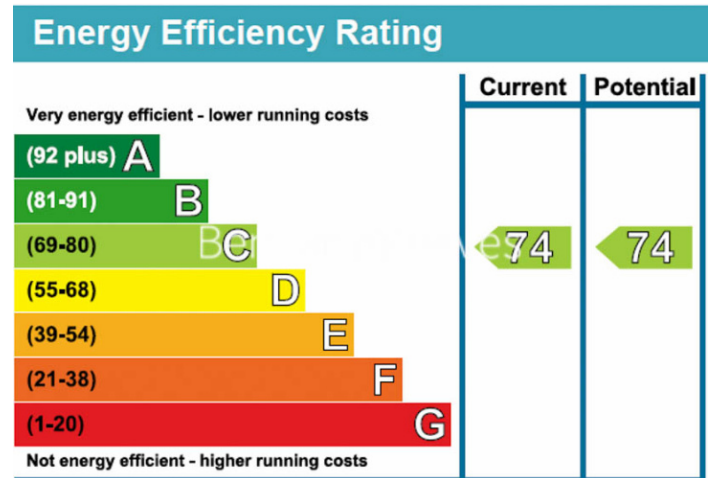

London branches open six days a week Mon - Sat

Canary Wharf | City | Colindale | Dartmouth Park | Ealing | Fulham
Hammersmith | Hampstead | Highgate | Hyde Park | Kensington | Kew
Knightsbridge | Nine Elms | Shoreditch | Southall | Surrey Quays
Wapping | Wembley | White City | Woolwich

International offices

China | Hong Kong SAR | India | Indonesia | Qatar | Malaysia | Middle East | Pakistan
Singapore | South Africa | Thailand | Turkey