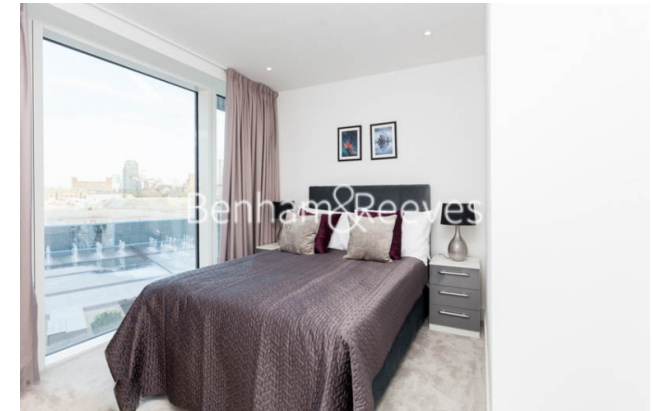

2 Bedrooms   2 Bathrooms   Furnished

A high specification apartment with balcony situated within a prestigious development in Wapping a short walk from The City and within easy reach of the DLR for prompt access into CANARY WHARF

Please [click here](#) for full detail

Property features

Modern two bedroom apartment | Fitted kitchen with siemens appliances | Bespoke bathroom & en-suite | Large bright reception & balcony | Wooden floors & floor to ceiling windows | EPC-B | Zonal controlled comfort cooling & mood light settings | 24 hr concierge, pool, spa, gym, cinema, squash courts | Minutes From St Katherines Docks & Tower Bridge | Tower Hill Station (Circle & District) & Tower Gateway (Dlr)

For more information about this property,
please call our Wapping branch on

020 7680 8900

Redress & Client Money Protection :

Benham and Reeves are members of The Property Ombudsman redress scheme and have Client Money protection with ARLA Propertymark. You can find more information on our website at <https://www.benhams.com/membership/>

Benham & Reeves