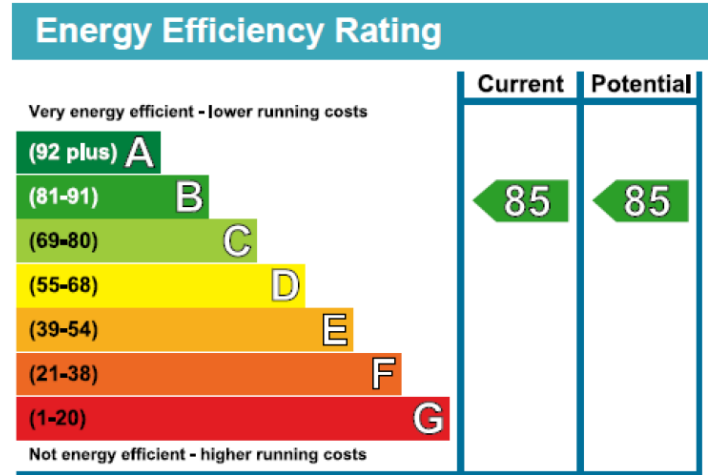

London branches open six days a week Mon - Sat

Canary Wharf | City | Colindale | Dartmouth Park | Ealing | Fulham
Hammersmith | Hampstead | Highgate | Hyde Park | Kensington | Kew
Knightsbridge | Nine Elms | Shoreditch | Southall | Surrey Quays
Wapping | Wembley | White City | Woolwich

International offices

China | Hong Kong SAR | India | Indonesia | Qatar | Malaysia | Middle East | Pakistan
Singapore | South Africa | Thailand | Turkey