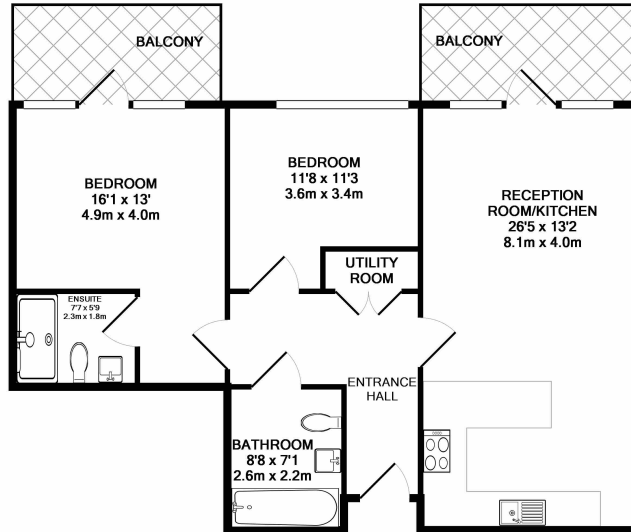

London Dock, Wapping, E1W

£850 per week, £3,683 per month + fees

www.benhams.com

TOTAL APPROX. FLOOR AREA 852 SQ.FT. (79.2 SQ.M.)