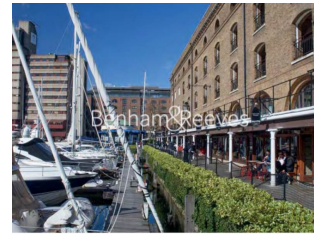

Benham & Reeves

Vaughan Way, Wapping, E1W

£692 per week, £2,999 per month + fees

 1 Bedroom  1 Bathroom  Furnished

Luxury apartment set in a prestigious development in Wapping, with exclusive access to the health and fitness suite. Located within walking distance of The City and close to the underground, DLR & London Overground.

Benham & Reeves

Vaughan Way, Wapping, E1W

£692 per week, £2,999 per month + fees

www.benhams.com

London branches open six days a week Mon - Sat

Canary Wharf | City | Colindale | Dartmouth Park | Ealing | Fulham
Hammersmith | Hampstead | Highgate | Hyde Park | Kensington | Kew
Knightsbridge | Nine Elms | Shoreditch | Southall | Surrey Quays
Wapping | Wembley | White City | Woolwich