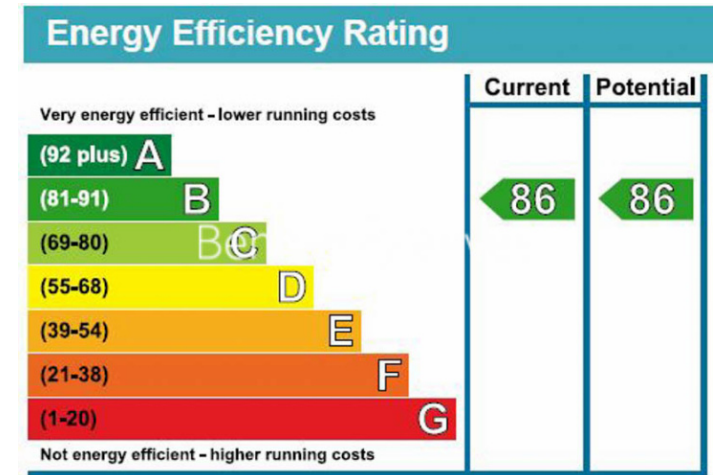

Vaughan Way, Wapping, E1W

£692 per week, £2,999 per month + fees

www.benhams.com

London branches open six days a week Mon - Sat

Canary Wharf | City | Colindale | Dartmouth Park | Ealing | Fulham
Hammersmith | Hampstead | Highgate | Hyde Park | Kensington | Kew
Knightsbridge | Nine Elms | Shoreditch | Southall | Surrey Quays
Wapping | Wembley | White City | Woolwich

International offices

China | Hong Kong SAR | India | Indonesia | Qatar | Malaysia | Middle East | Pakistan
Singapore | South Africa | Thailand | Turkey