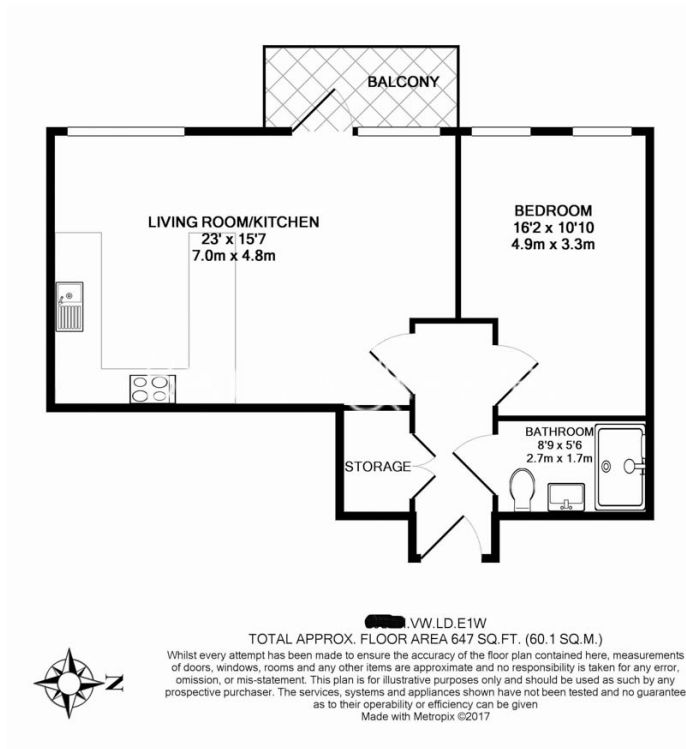

Vaughan Way, Wapping, E1W

£692 per week, £2,999 per month + fees

www.benhams.com

London branches open six days a week Mon - Sat

Canary Wharf | City | Colindale | Dartmouth Park | Ealing | Fulham
Hammersmith | Hampstead | Highgate | Hyde Park | Kensington | Kew
Knightsbridge | Nine Elms | Shoreditch | Southall | Surrey Quays
Wapping | Wembley | White City | Woolwich

International offices

China | Hong Kong SAR | India | Indonesia | Qatar | Malaysia | Middle East | Pakistan
Singapore | South Africa | Thailand | Turkey