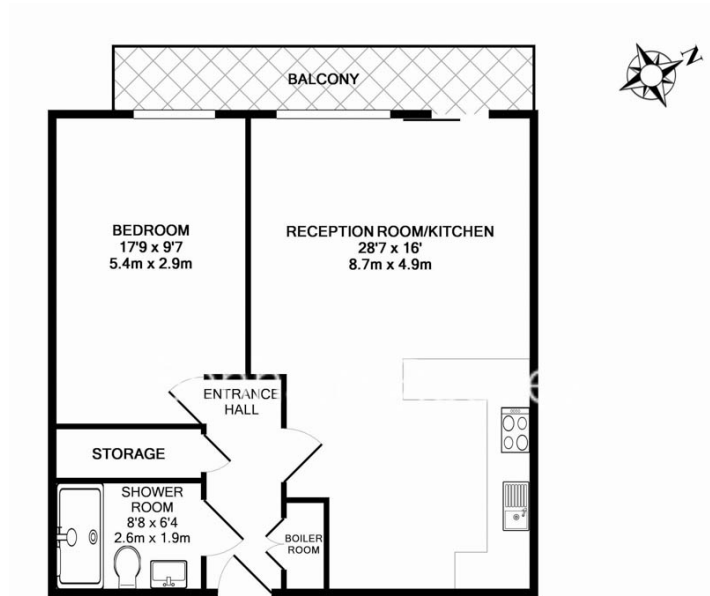

Vaughan Way, Wapping, E1W

£735 per week, £3,185 per month + fees

www.benhams.com