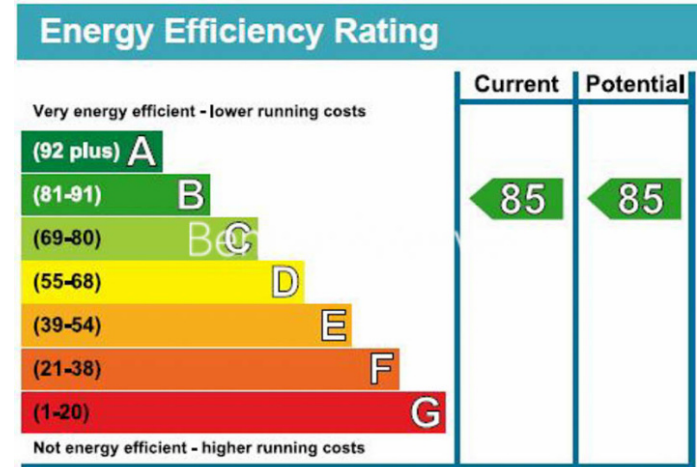

Vaughan Way, Wapping, E1W

£735 per week, £3,185 per month + fees

www.benhams.com