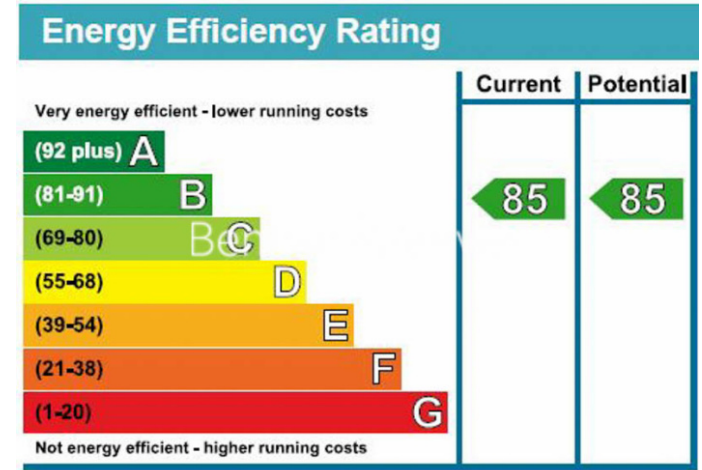

Vaughan Way, Wapping, E1W

£735 per week, £3,185 per month + fees

www.benhams.com