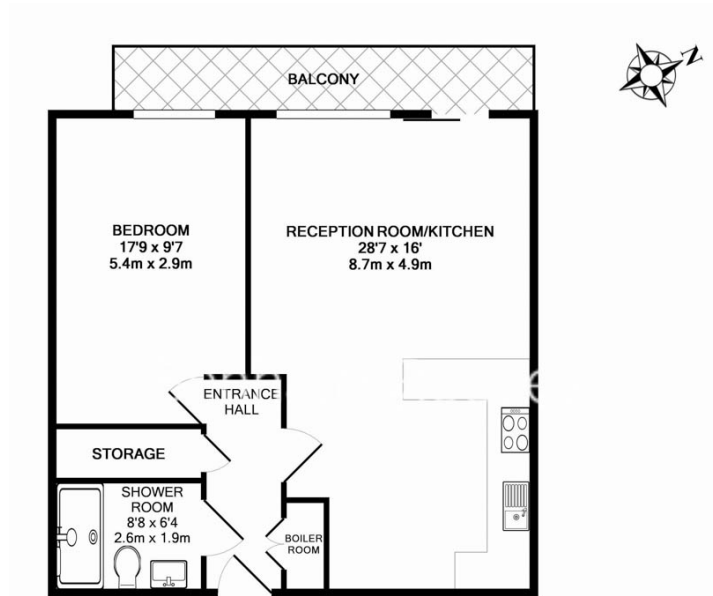

Vaughan Way, Wapping, E1W

£735 per week, £3,185 per month + fees

www.benhams.com