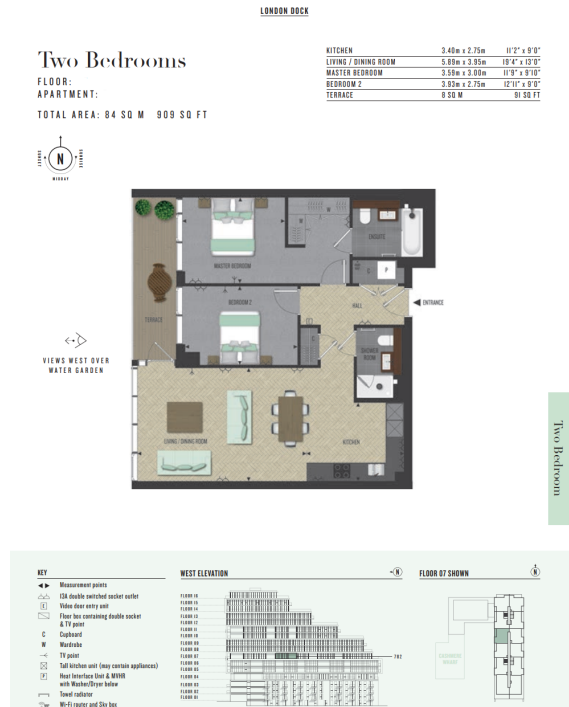

London Dock, Wapping, E1W

£1,153 per week, £4,996 per month + fees

www.benhams.com