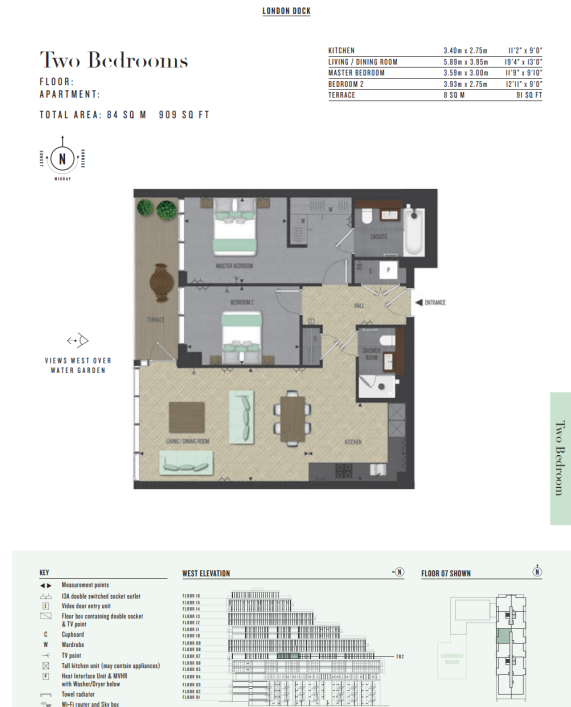

London Dock, Wapping, E1W

£1,153 per week, £4,996 per month + fees

www.benhams.com