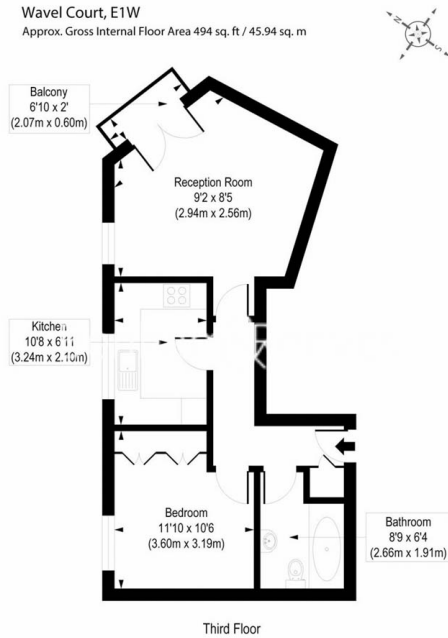

Garnet Street, Wapping, E1W

£425 per week, £1,842 per month + fees

www.benhams.com