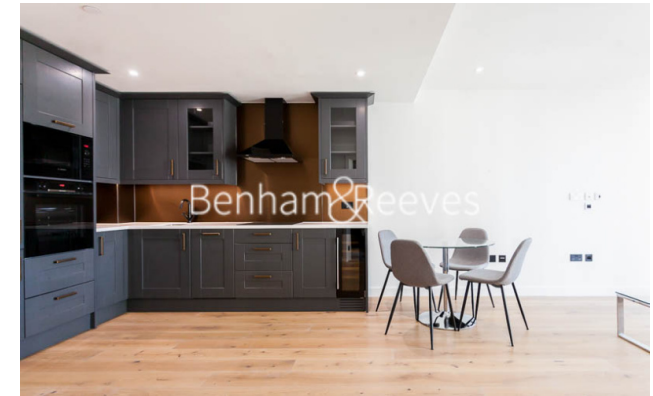

1 Bedroom 1 Bathroom Furnished

Luxury apartment situated within a prestigious development in Wapping. Within walking distance of The City and close to The Underground, DLR & London Overground lines.

Please [click here](#) for full detail

Property features

Luxury 1 Bedroom Apartment | Bright, Open Plan Reception | Fitted Designer Kitchen With Integrated Appliances | Well Equipped Double Bedroom | Bespoke Bathroom With Underfloor Heating | EPC-B | 24hr Concierge, Residents Lounge, Pool, Jacuzzi, Steam Room, | Residents Gym, Fitness Suite, Squash Court, Cinema Screening | Walking Distance To The City, Shoreditch & Moments From St K | Close To Tower Hill Underground, Tower Gateway DLR

For more information about this property, please call our Wapping branch on

020 7680 8900