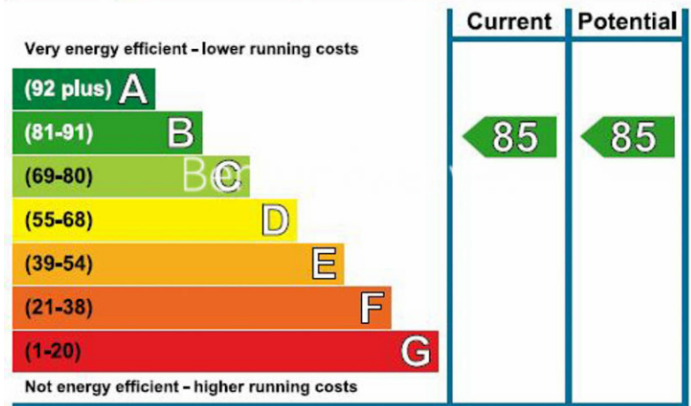

Energy Efficiency Rating

London branches open six days a week Mon - Sat

Canary Wharf | City | Colindale | Dartmouth Park | Ealing | Fulham
Hammersmith | Hampstead | Highgate | Hyde Park | Kensington | Kew
Knightsbridge | Nine Elms | Shoreditch | Southall | Surrey Quays
Wapping | Wembley | White City | Woolwich

International offices

China | Hong Kong SAR | India | Indonesia | Israel | Malaysia | Middle East | Pakistan
Qatar | Singapore | South Africa | Thailand | Turkey