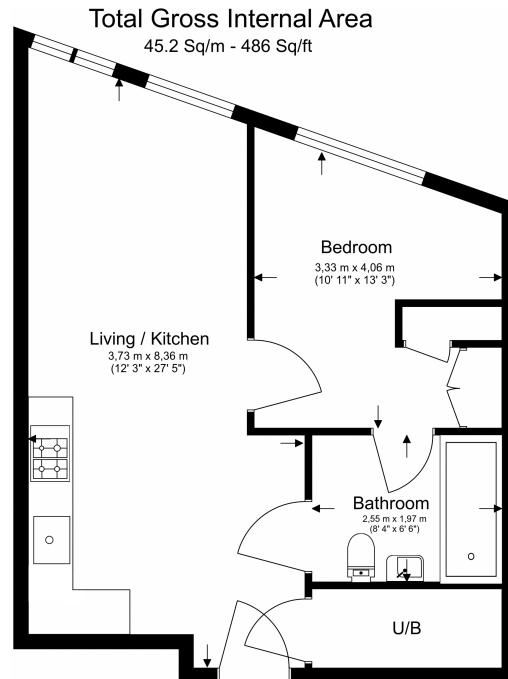

Emery Way, Wapping, E1W

£623 per week, £2,700 per month + fees

www.benhams.com