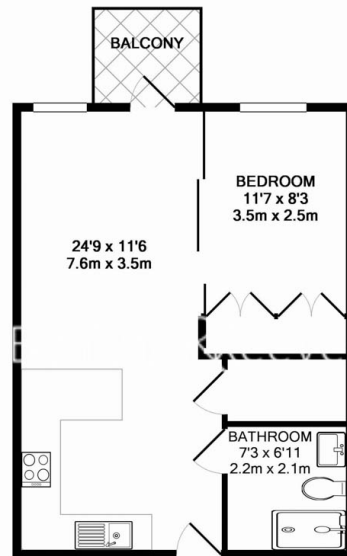

Vaughan Way, Wapping, E1W

£650 per week, £2,817 per month + fees

www.benhams.com

104AH.LD - 1ST FLOOR
TOTAL APPROX. FLOOR AREA 458 SQ.FT. (42.5 SQ.M.)