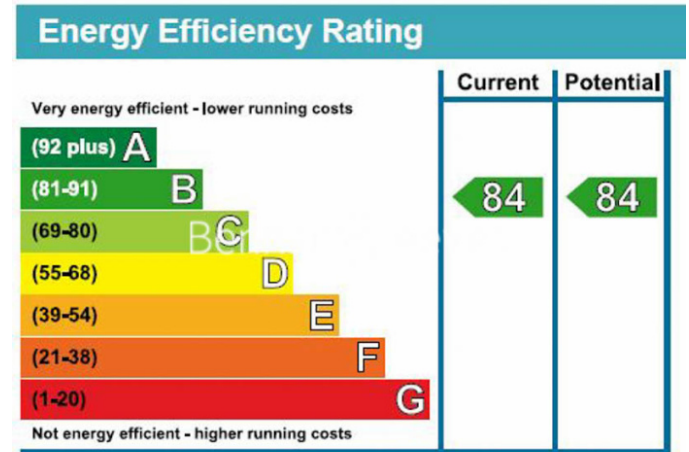

London branches open six days a week Mon - Sat

Canary Wharf | City | Colindale | Dartmouth Park | Ealing | Fulham
Hammersmith | Hampstead | Highgate | Hyde Park | Kensington | Kew
Knightsbridge | Nine Elms | Shoreditch | Southall | Surrey Quays
Wapping | Wembley | White City | Woolwich

International offices

China | Hong Kong SAR | India | Indonesia | Qatar | Malaysia | Middle East | Pakistan
Singapore | South Africa | Thailand | Turkey