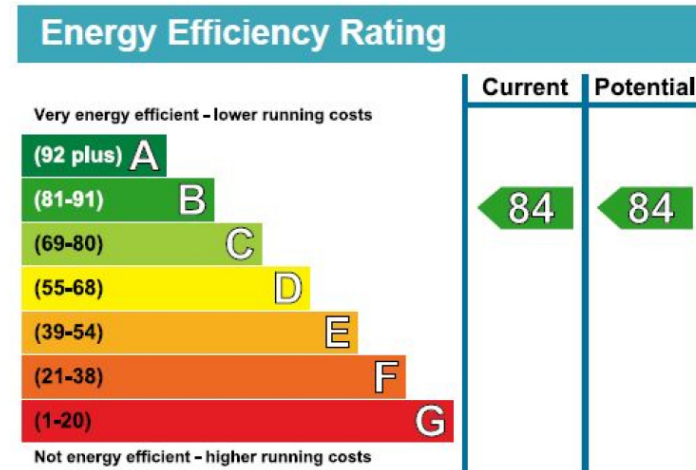

Emery Wharf, Wapping, E1W

£795 per week, £3,445 per month + fees

www.benhams.com