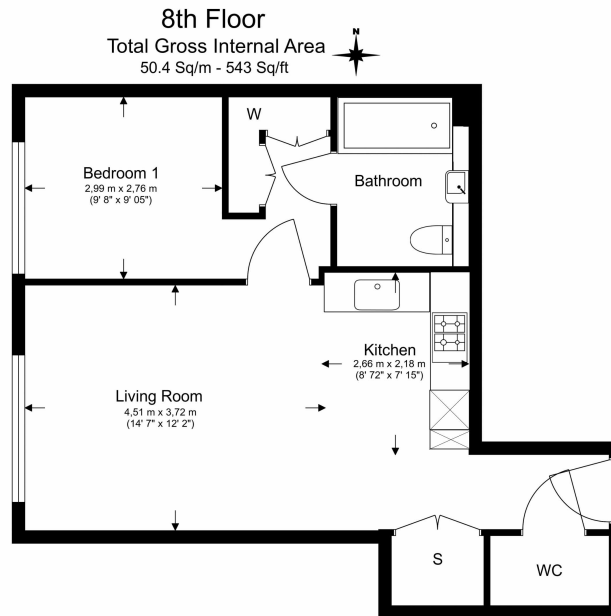

Gauging Square, Wapping, E1W

£727 per week, £3,150 per month + fees

www.benhams.com

Score	Energy rating	Current	Potential
92+	A		
81-91	B	86 | B	86 | B
69-80	C		
55-68	D		
39-54	E		
21-38	F		
1-20	G		

London branches open six days a week Mon - Sat

Canary Wharf | City | Colindale | Dartmouth Park | Ealing | Fulham
Hammersmith | Hampstead | Highgate | Hyde Park | Kensington | Kew
Knightsbridge | Nine Elms | Shoreditch | Southall | Surrey Quays
Wapping | Wembley | White City | Woolwich

International offices

China | Hong Kong SAR | India | Indonesia | Qatar | Malaysia | Middle East | Pakistan
Singapore | South Africa | Thailand | Turkey