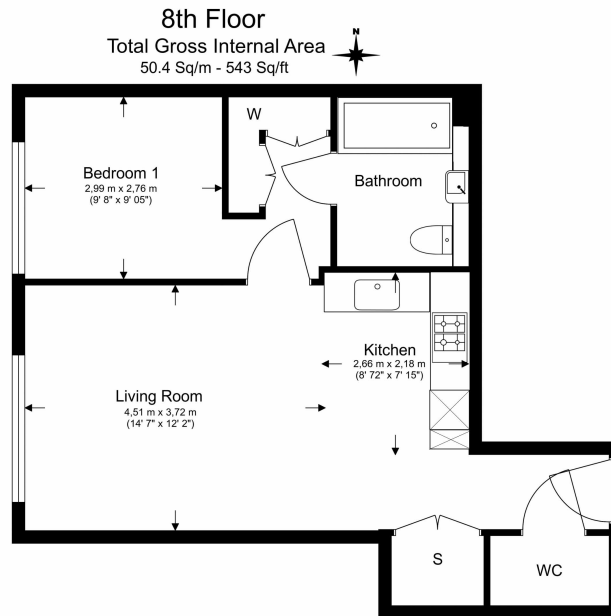

Gauging Square, Wapping, E1W

£750 per week, £3,250 per month + fees

www.benhams.com

Score	Energy rating	Current	Potential
92+	A		
81-91	B	86 | B	86 | B
69-80	C		
55-68	D		
39-54	E		
21-38	F		
1-20	G		

London branches open six days a week Mon - Sat

Canary Wharf | City | Colindale | Dartmouth Park | Ealing | Fulham
Hammersmith | Hampstead | Highgate | Hyde Park | Kensington | Kew
Knightsbridge | Nine Elms | Shoreditch | Southall | Surrey Quays
Wapping | Wembley | White City | Woolwich

International offices

China | Hong Kong SAR | India | Indonesia | Qatar | Malaysia | Middle East | Pakistan
Singapore | South Africa | Thailand | Turkey