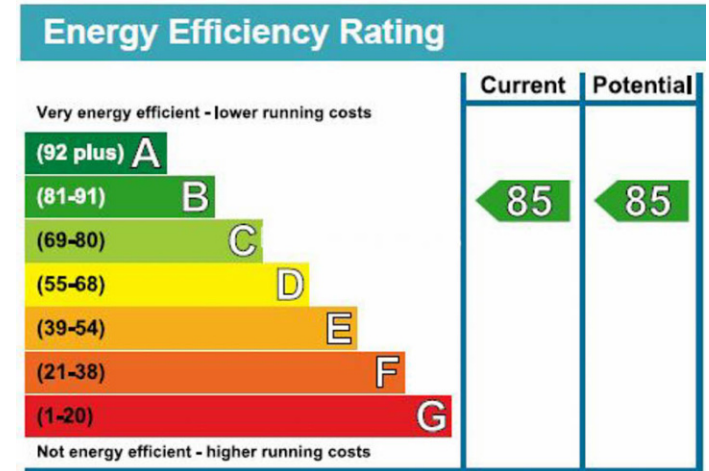

Vaughan Way, Wapping, E1W

£650 per week, £2,817 per month + fees

www.benhams.com

London branches open six days a week Mon - Sat

Canary Wharf | City | Colindale | Dartmouth Park | Ealing | Fulham
Hammersmith | Hampstead | Highgate | Hyde Park | Kensington | Kew
Knightsbridge | Nine Elms | Shoreditch | Southall | Surrey Quays
Wapping | Wembley | White City | Woolwich

International offices

China | Hong Kong SAR | India | Indonesia | Qatar | Malaysia | Middle East | Pakistan
Singapore | South Africa | Thailand | Turkey