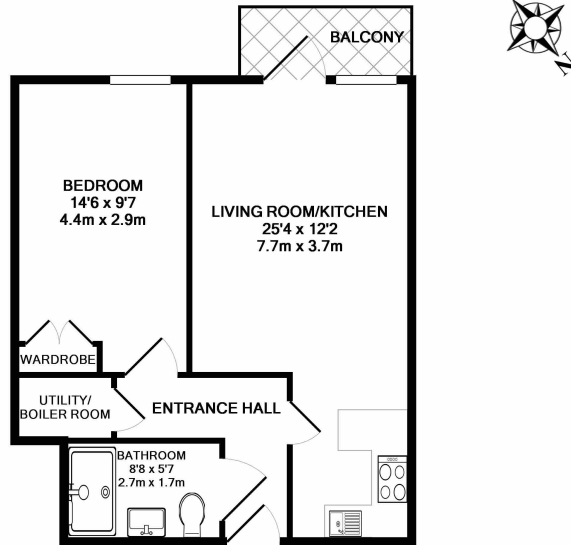

Vaughan Way, Wapping, E1W

£650 per week, £2,817 per month + fees

www.benhams.com

London branches open six days a week Mon - Sat

Canary Wharf | City | Colindale | Dartmouth Park | Ealing | Fulham
Hammersmith | Hampstead | Highgate | Hyde Park | Kensington | Kew
Knightsbridge | Nine Elms | Shoreditch | Southall | Surrey Quays
Wapping | Wembley | White City | Woolwich

International offices

China | Hong Kong SAR | India | Indonesia | Qatar | Malaysia | Middle East | Pakistan
Singapore | South Africa | Thailand | Turkey