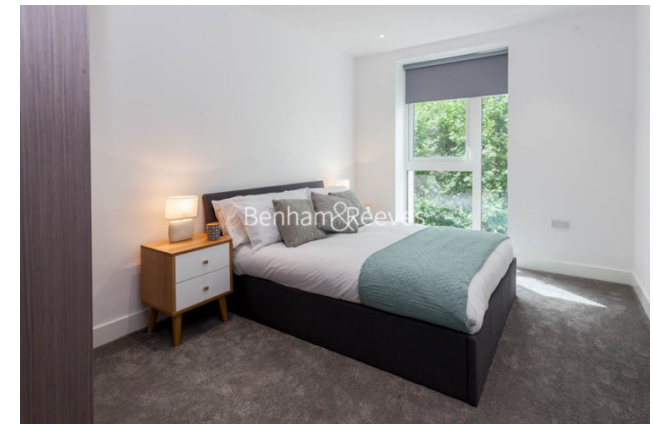

1 Bedroom   1 Bathroom   Furnished

Luxury apartment situated within a prestigious development in Wapping within walking distance of The City and close to the Underground, DLR & London Overground.

Please [click here](#) for full detail

Property features

Luxury 1 Bedroom Apartment | Open Plan Reception With Balcony | Fitted Kitchen With Integrated Siemens Appliances | Well Equipped Double Bedrooms With Fitted Wardrobe | Bespoke Shower Wet Room With Mirrored Vanity Cabinet | EPC-B | Wood Floors To Living Areas & Full Length Windows Throughout | Comfort Cooling & Heating To Reception & Bedroom & Underfloor | 24hr Concierge, Residents Lounge, Pool, Jacuzzi, Steam Room | Close To The City & Easy Reach Of Canary Wharf

For more information about this property, please call our Wapping branch on

020 7680 8900

Redress & Client Money Protection :

Benham and Reeves are members of The Property Ombudsman redress scheme and have Client Money protection with ARLA Propertymark. You can find more information on our website at <https://www.benhams.com/membership/>

Benham & Reeves