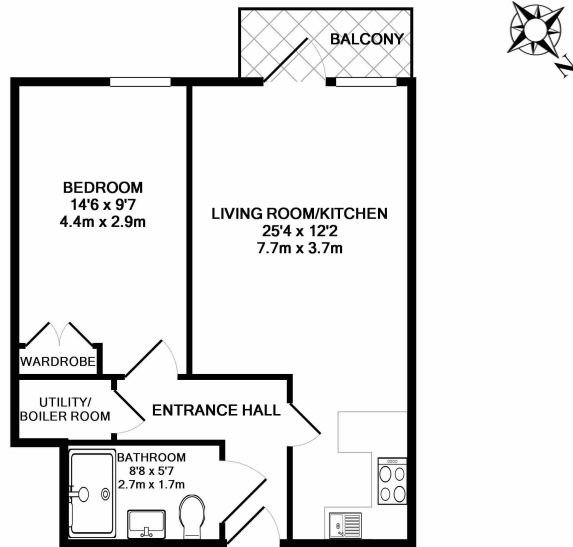

Vaughan Way, Wapping, E1W

£650 per week, £2,817 per month + fees

www.benhams.com

London branches open six days a week Mon - Sat

Canary Wharf | City | Colindale | Dartmouth Park | Ealing | Fulham
Hammersmith | Hampstead | Highgate | Hyde Park | Kensington | Kew
Knightsbridge | Nine Elms | Shoreditch | Southall | Surrey Quays
Wapping | Wembley | White City | Woolwich

International offices

China | Hong Kong SAR | India | Indonesia | Qatar | Malaysia | Middle East | Pakistan
Singapore | South Africa | Thailand | Turkey