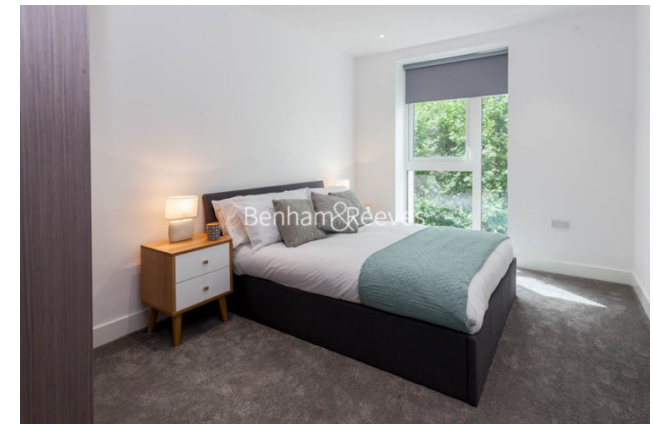

Benham & Reeves

**Vaughan Way, Wapping, E1W**

£650 per week, £2,817 per month + fees

 1 Bedroom    1 Bathroom    Furnished

Luxury apartment situated within a prestigious development in Wapping within walking distance of The City and close to the Underground, DLR & London Overground.

## Property features

**Luxury 1 Bedroom Apartment | Open Plan Reception With Balcony | Fitted Kitchen With Integrated Siemens Appliances | Well Equipped Double Bedrooms With Fitted Wardrobe | Bespoke Shower Wet Room With Mirrored Vanity Cabinet | EPC-B | Wood Floors To Living Areas & Full Length Windows Throughout | Comfort Cooling & Heating To Reception & Bedroom & Underfloor | 24hr Concierge, Residents Lounge, Pool, Jacuzzi, Steam Room | Close To The City & Easy Reach Of Canary Wharf**