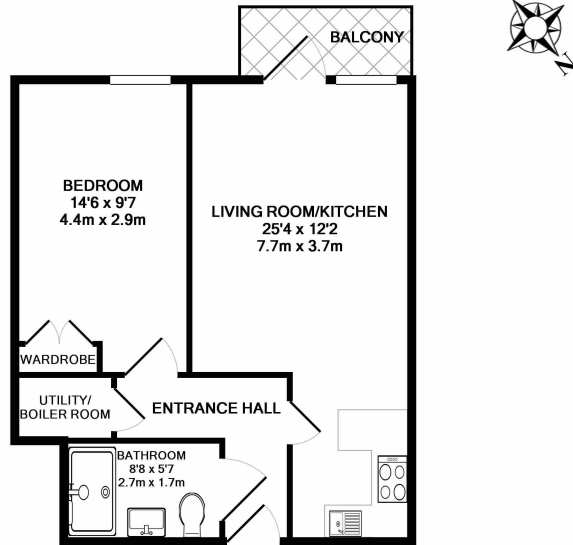

Vaughan Way, Wapping, E1W

£650 per week, £2,817 per month + fees

www.benhams.com