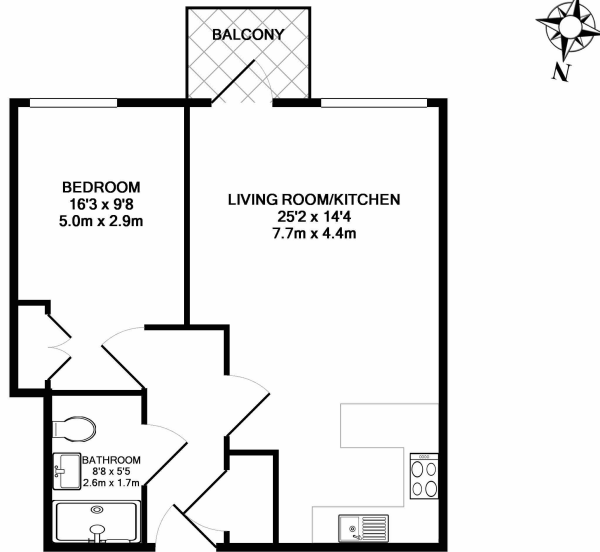

Vaughan Way, Wapping, E1W

£646 per week, £2,800 per month + fees

www.benhams.com

407AH.VW.LD.E1W - 4TH FLOOR
TOTAL APPROX. FLOOR AREA 584 SQ.FT. (54.3 SQ.M.)