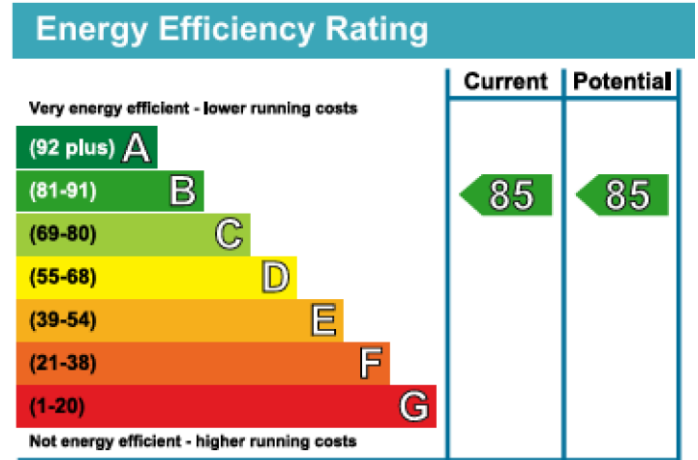

London branches open six days a week Mon - Sat

Canary Wharf | City | Colindale | Dartmouth Park | Ealing | Fulham
Hammersmith | Hampstead | Highgate | Hyde Park | Kensington | Kew
Knightsbridge | Nine Elms | Shoreditch | Southall | Surrey Quays
Wapping | Wembley | White City | Woolwich

International offices

China | Hong Kong SAR | India | Indonesia | Qatar | Malaysia | Middle East | Pakistan
Singapore | South Africa | Thailand | Turkey