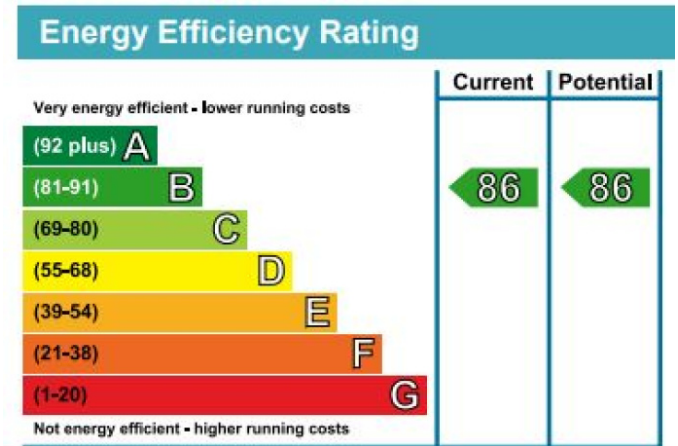

Gowing House, Wandsworth, SW18

£508 per week, £2,200 per month + fees

www.benhams.com

4th Floor
Approx gross internal area: 645sq/ft - 60sq/m

London branches open six days a week Mon - Sat

Canary Wharf | City | Colindale | Dartmouth Park | Ealing | Fulham
Hammersmith | Hampstead | Highgate | Hyde Park | Kensington | Kew
Knightsbridge | Nine Elms | Shoreditch | Southall | Surrey Quays
Wapping | Wembley | White City | Woolwich

International offices

China | Hong Kong SAR | India | Indonesia | Qatar | Malaysia | Middle East | Pakistan
Singapore | South Africa | Thailand | Turkey