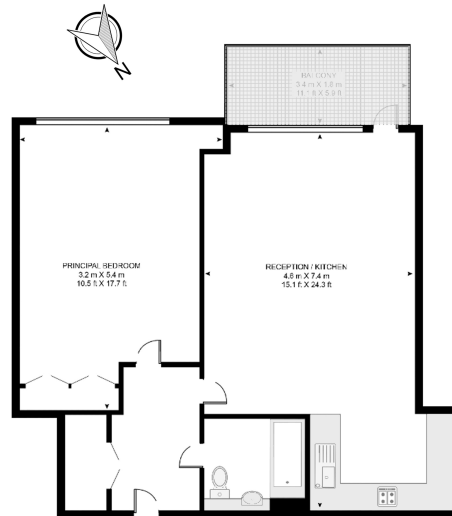

Gowing House, Wandsworth, SW18

£508 per week, £2,200 per month + fees

www.benhams.com

4th Floor
Approx gross internal area: 645sq/ft - 60sq/m

London branches open six days a week Mon - Sat

Canary Wharf | City | Colindale | Dartmouth Park | Ealing | Fulham
Hammersmith | Hampstead | Highgate | Hyde Park | Kensington | Kew
Knightsbridge | Nine Elms | Shoreditch | Southall | Surrey Quays
Wapping | Wembley | White City | Woolwich

International offices

China | Hong Kong SAR | India | Indonesia | Qatar | Malaysia | Middle East | Pakistan
Singapore | South Africa | Thailand | Turkey